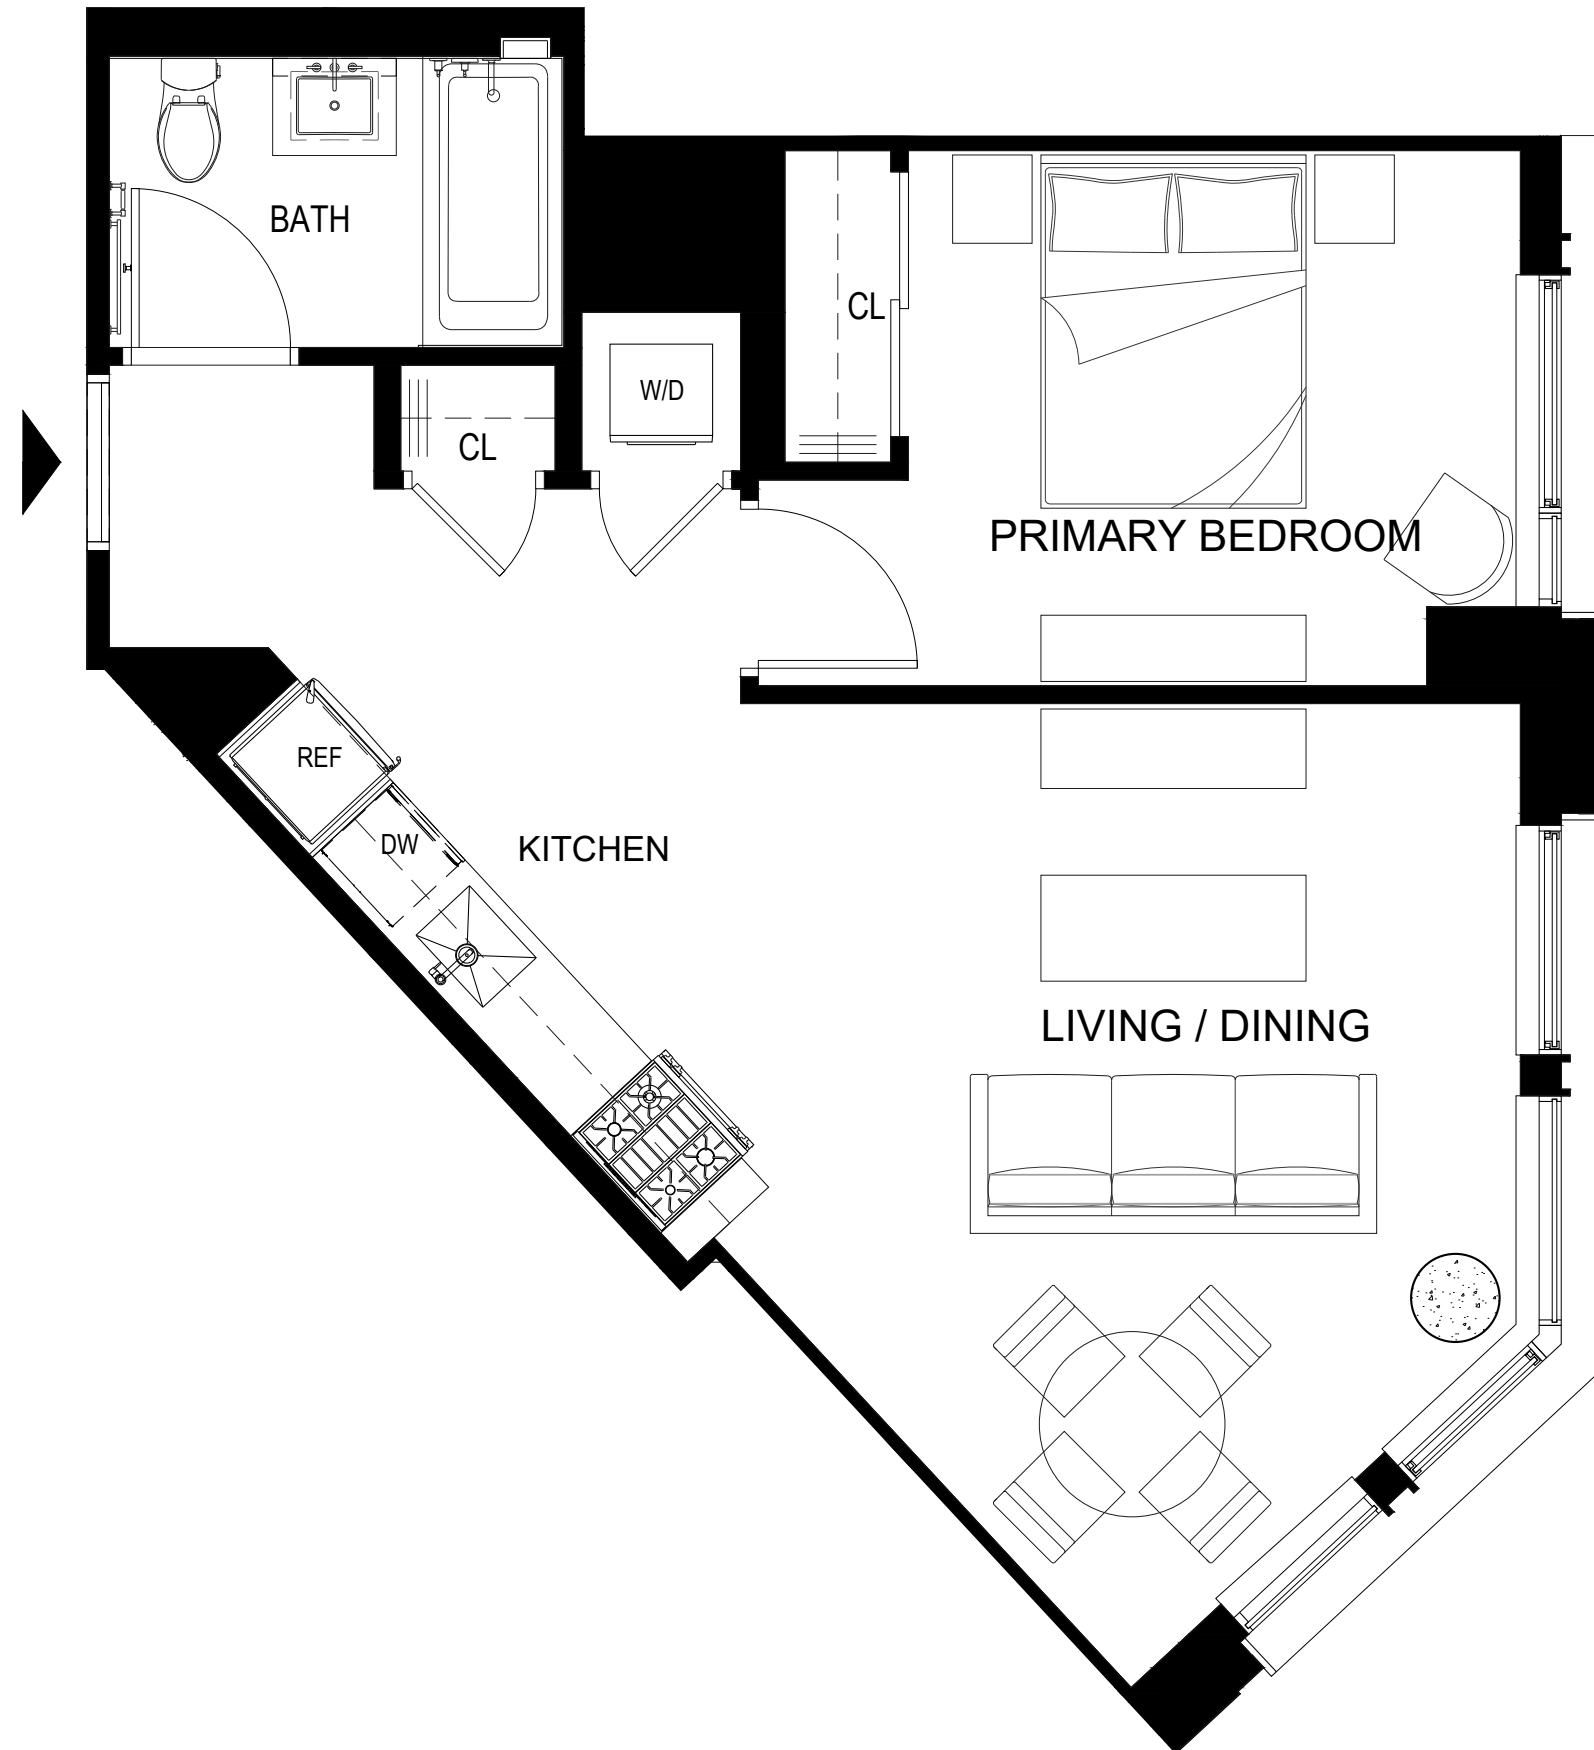

HEARTHSTONE

Make your way home

RESIDENCE
646, 746, 846, 946

6th - 9th Floor

1 Bedroom

1 Bathroom

34-35 44th St, Astoria, NY 11103
www.hearthstoneastoria.com

ALL DIMENSIONS ARE APPROXIMATE AND SUBJECT TO NORMAL CONSTRUCTION VARIANCES AND TOLERANCES. DIMENSIONS ARE MAXIMUM OVERALL AND EXCLUDE CUTOUTS. OWNER AND LEASING AGENT ARE PLEDGED TO THE LETTER AND SPIRIT OF U.S. POLICY FOR THE ACHIEVEMENT OF EQUAL HOUSING OPPORTUNITY THROUGHOUT THE U.S. AND ARE COMMITTED TO AN AFFIRMATIVE ADVERTISING AND MARKETING PROGRAM IN WHICH THERE ARE NO BARRIERS TO OBTAINING HOUSING BECAUSE OF RACE, COLOR, CREED, RELIGION, SEX, SEXUAL ORIENTATION, MILITARY STATUS, AGE, DISABILITY, ANCESTRY, FAMILY STATUS, NATIONAL ORIGIN, OR ANY OTHER GROUNDS PROHIBITED BY CITY, STATE, OR FEDERAL LAW.