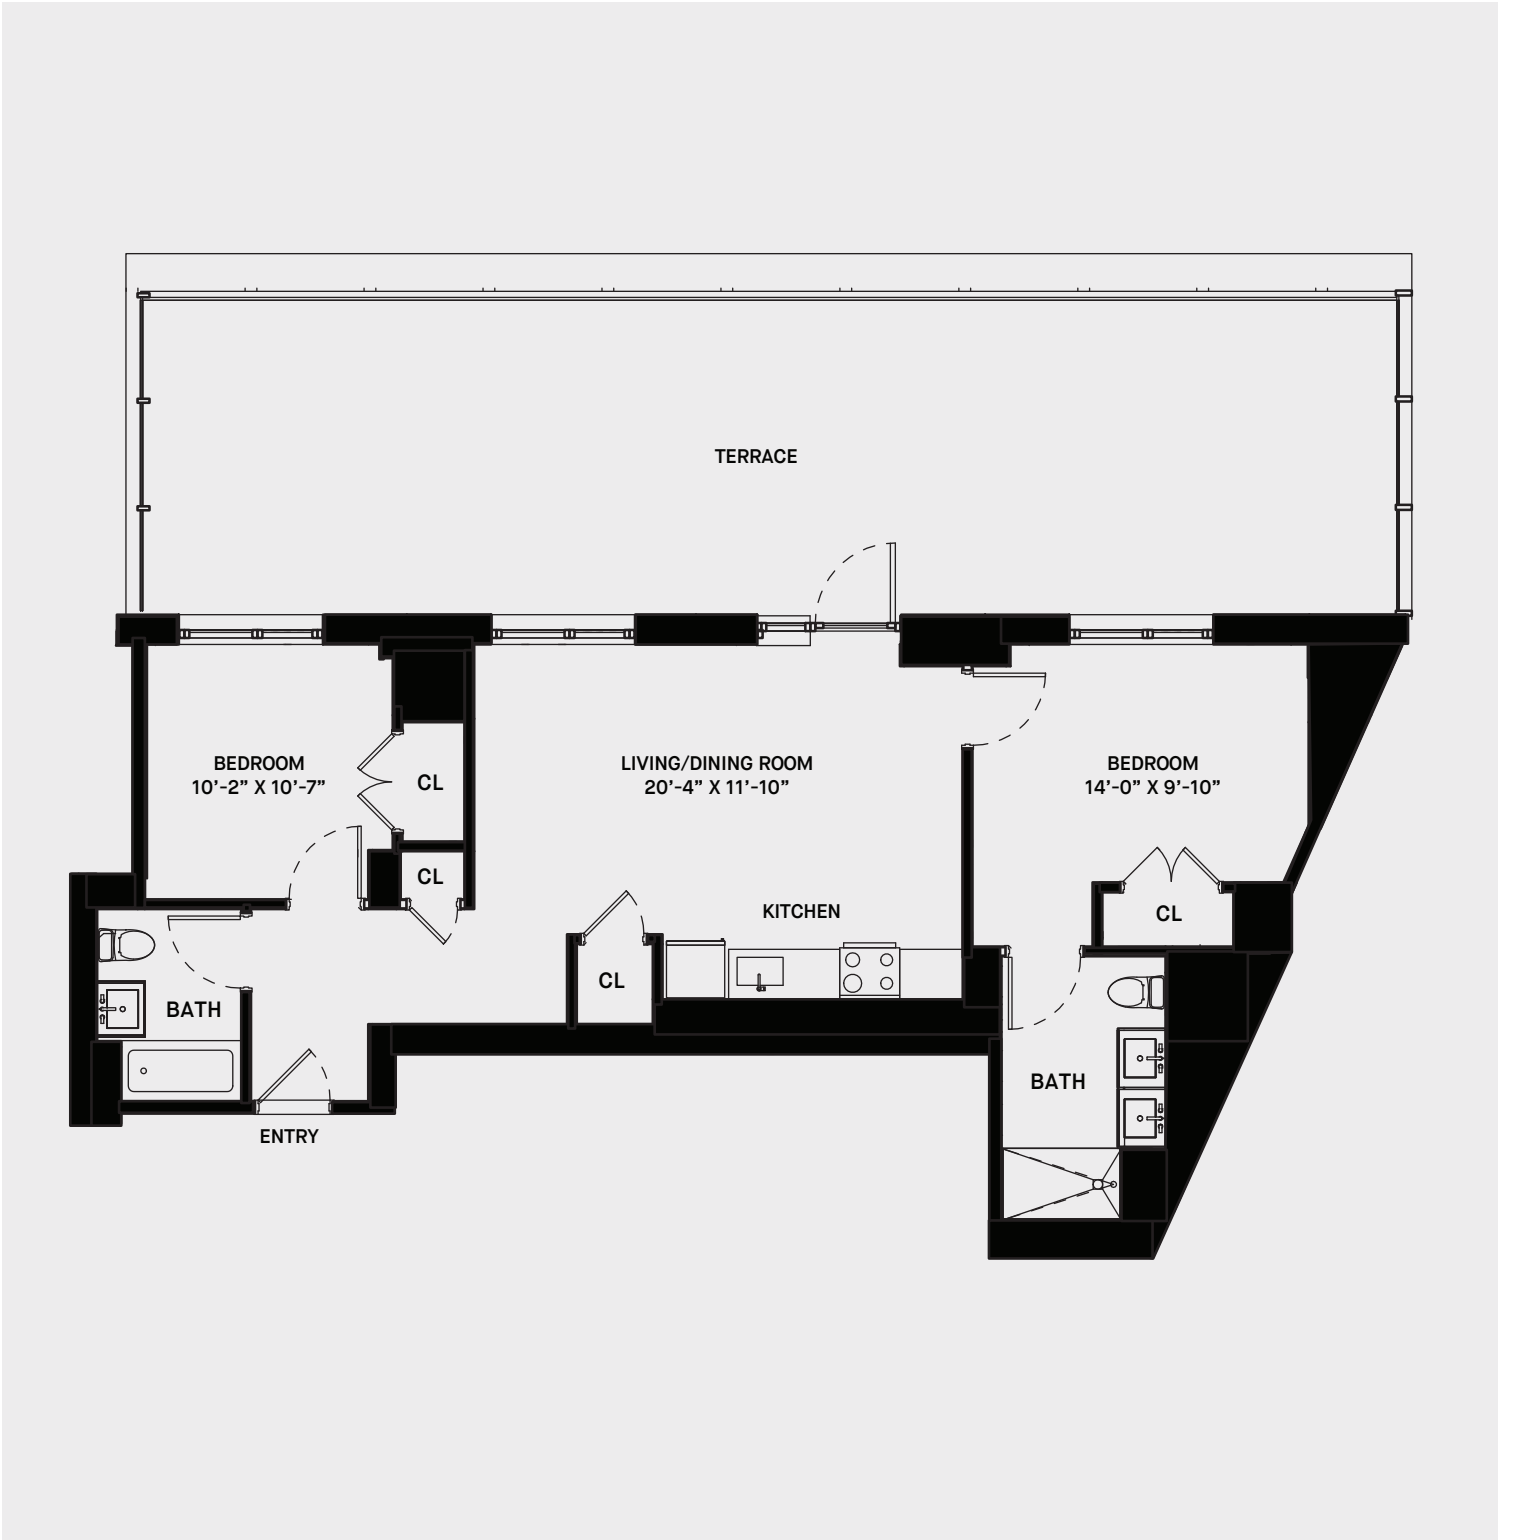

540 WAVERLY AVE
BROOKLYN, NY

UNIT 8P
2 BED / 2 BATH

ALL INFORMATION FURNISHED HEREIN IS FROM SOURCES DEEMED RELIABLE. NO REPRESENTATION IS MADE BY MNS NOR IS ANY TO BE IMPLIED AS TO THE ACCURACY THEREOF AND ALL INFORMATION IS SUBMITTED SUBJECT TO ERRORS, OMISSIONS, CHANGE OF PRICE, PRIOR SALE OR LEASE, OR WITHDRAWAL WITHOUT NOTICE. ALL DIMENSIONS ARE APPROXIMATE. FOR EXACT DIMENSIONS, PLEASE HIRE YOUR OWN ARCHITECT OR ENGINEER.