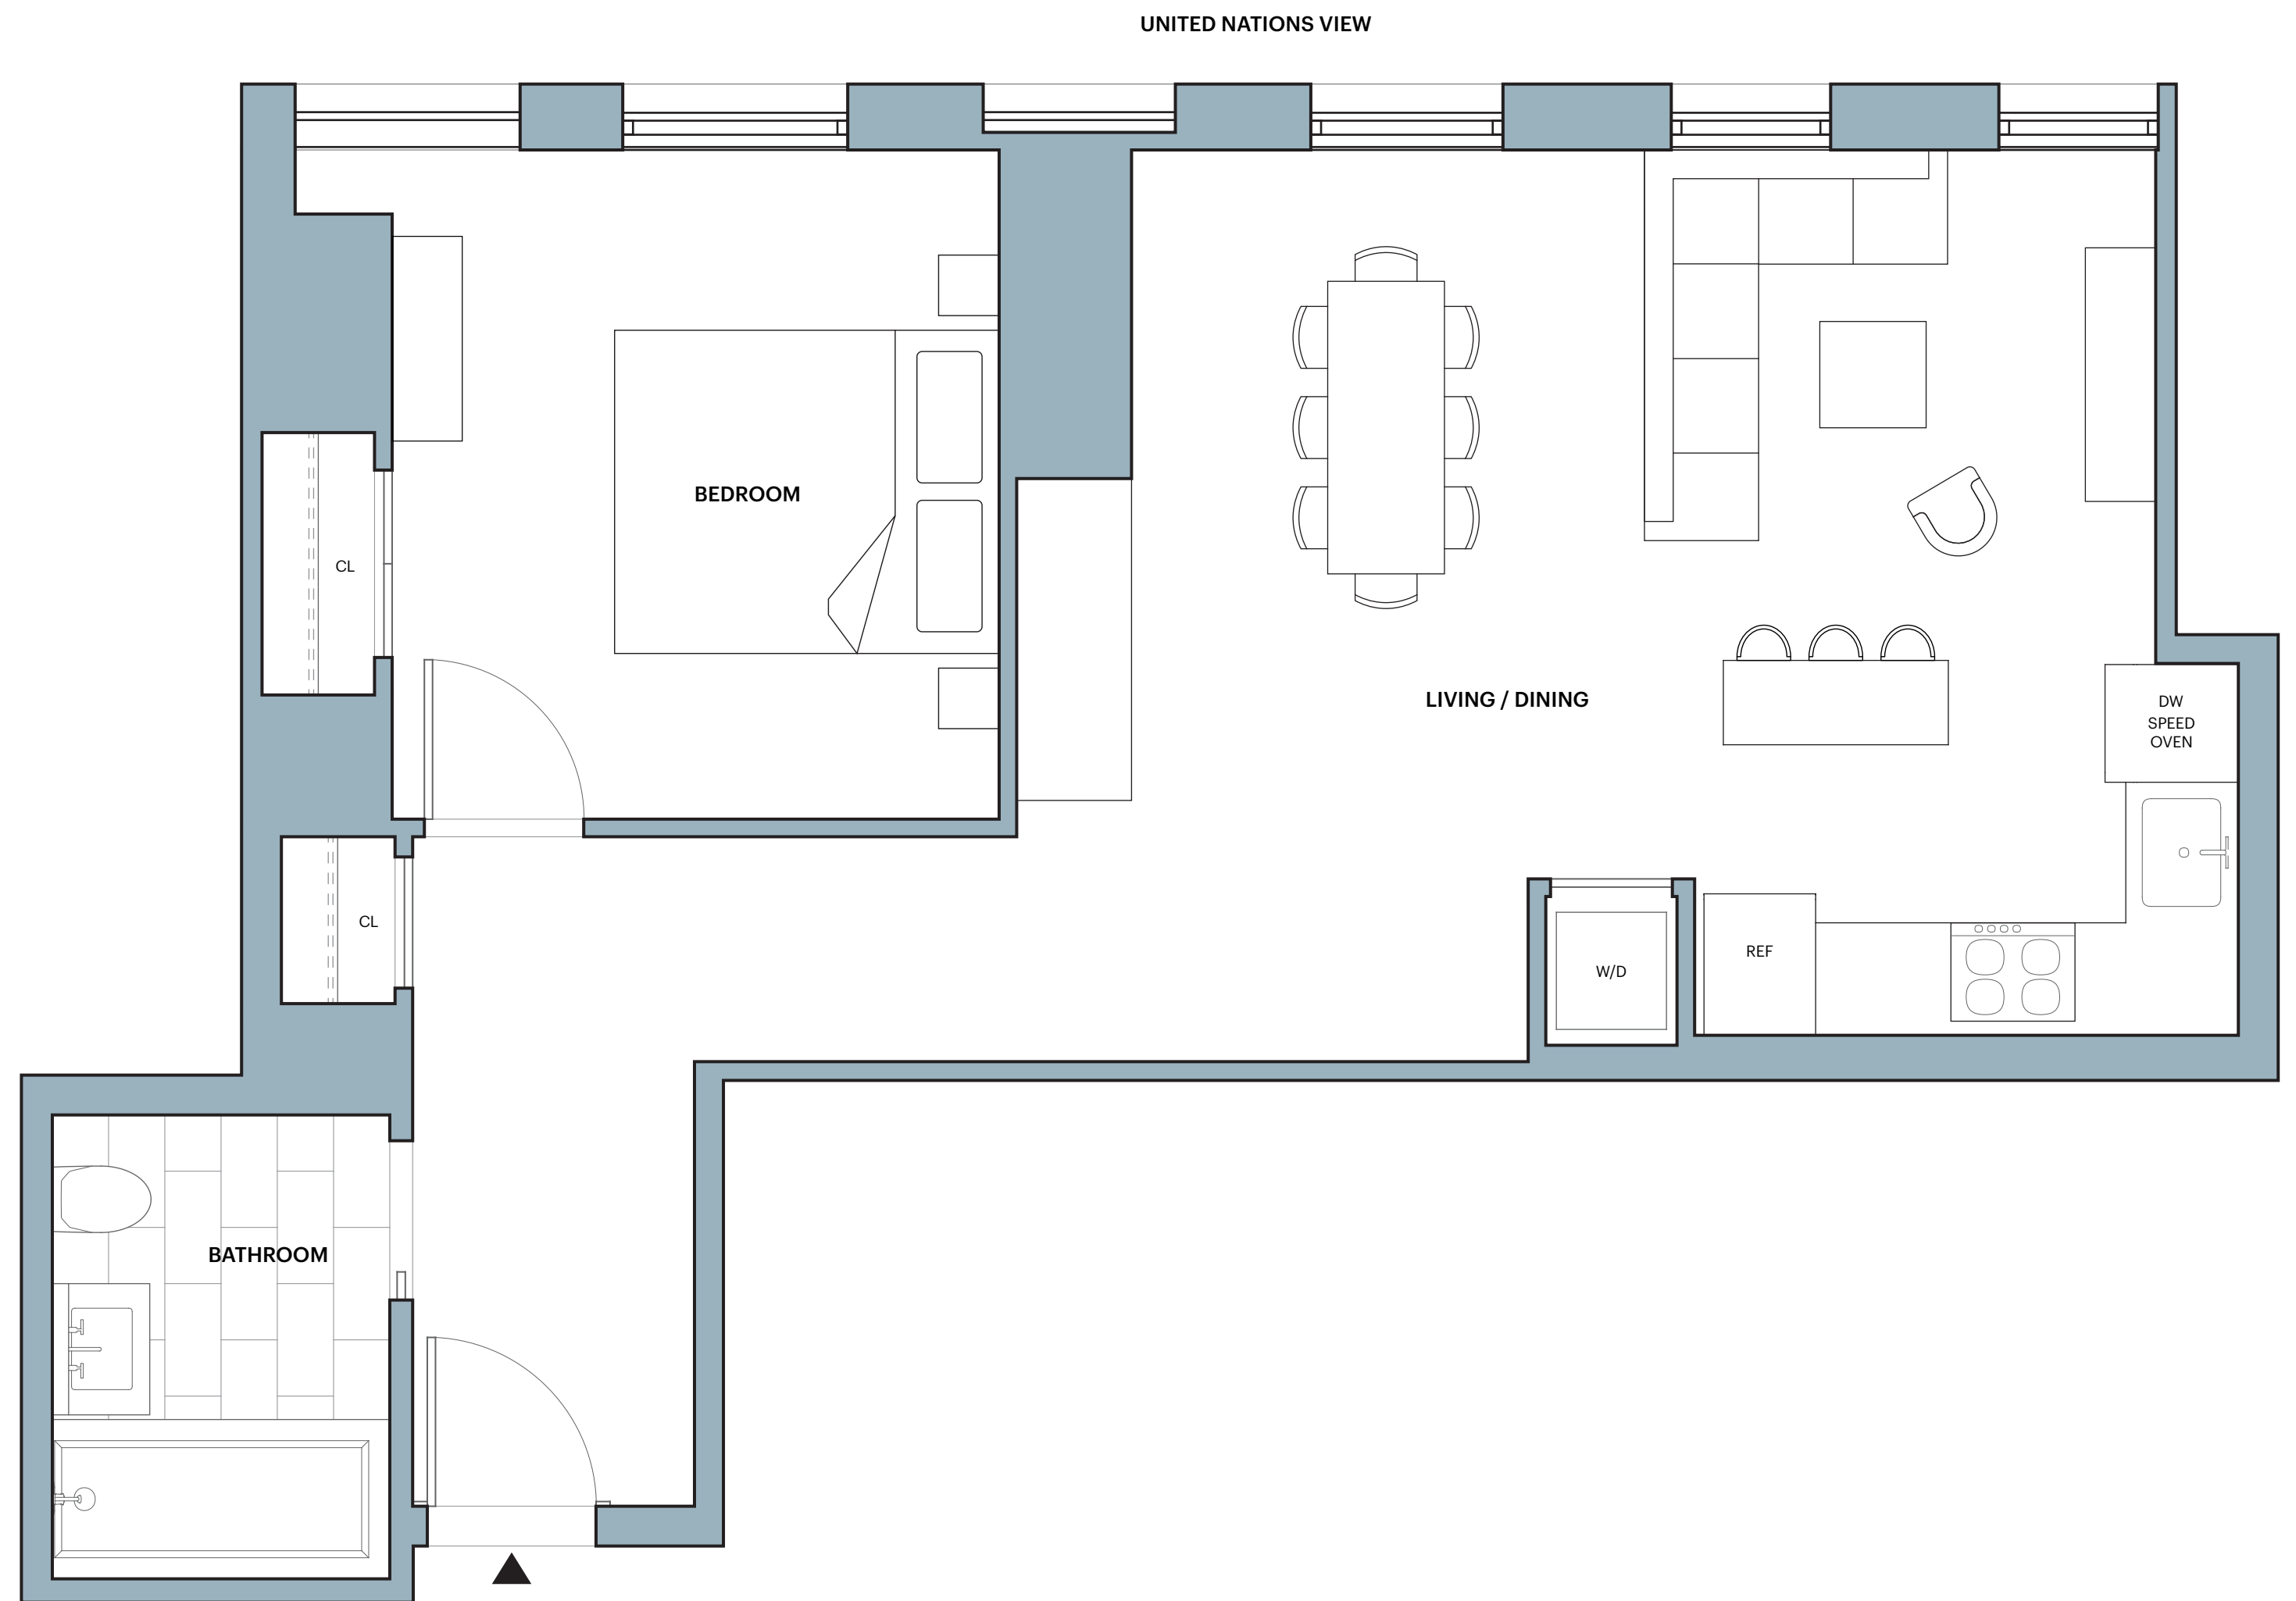

# The Copper

## W.30L - W.40L

### WEST TOWER

1 Bedroom  
1 Bathroom

- Features:**
- SHoP designed inside and out
  - Ceiling heights up to 9' 7"
  - Floor-to-ceiling windows with custom shades
  - Custom oak floors
  - Bosch washer and dryer
  - Key drop