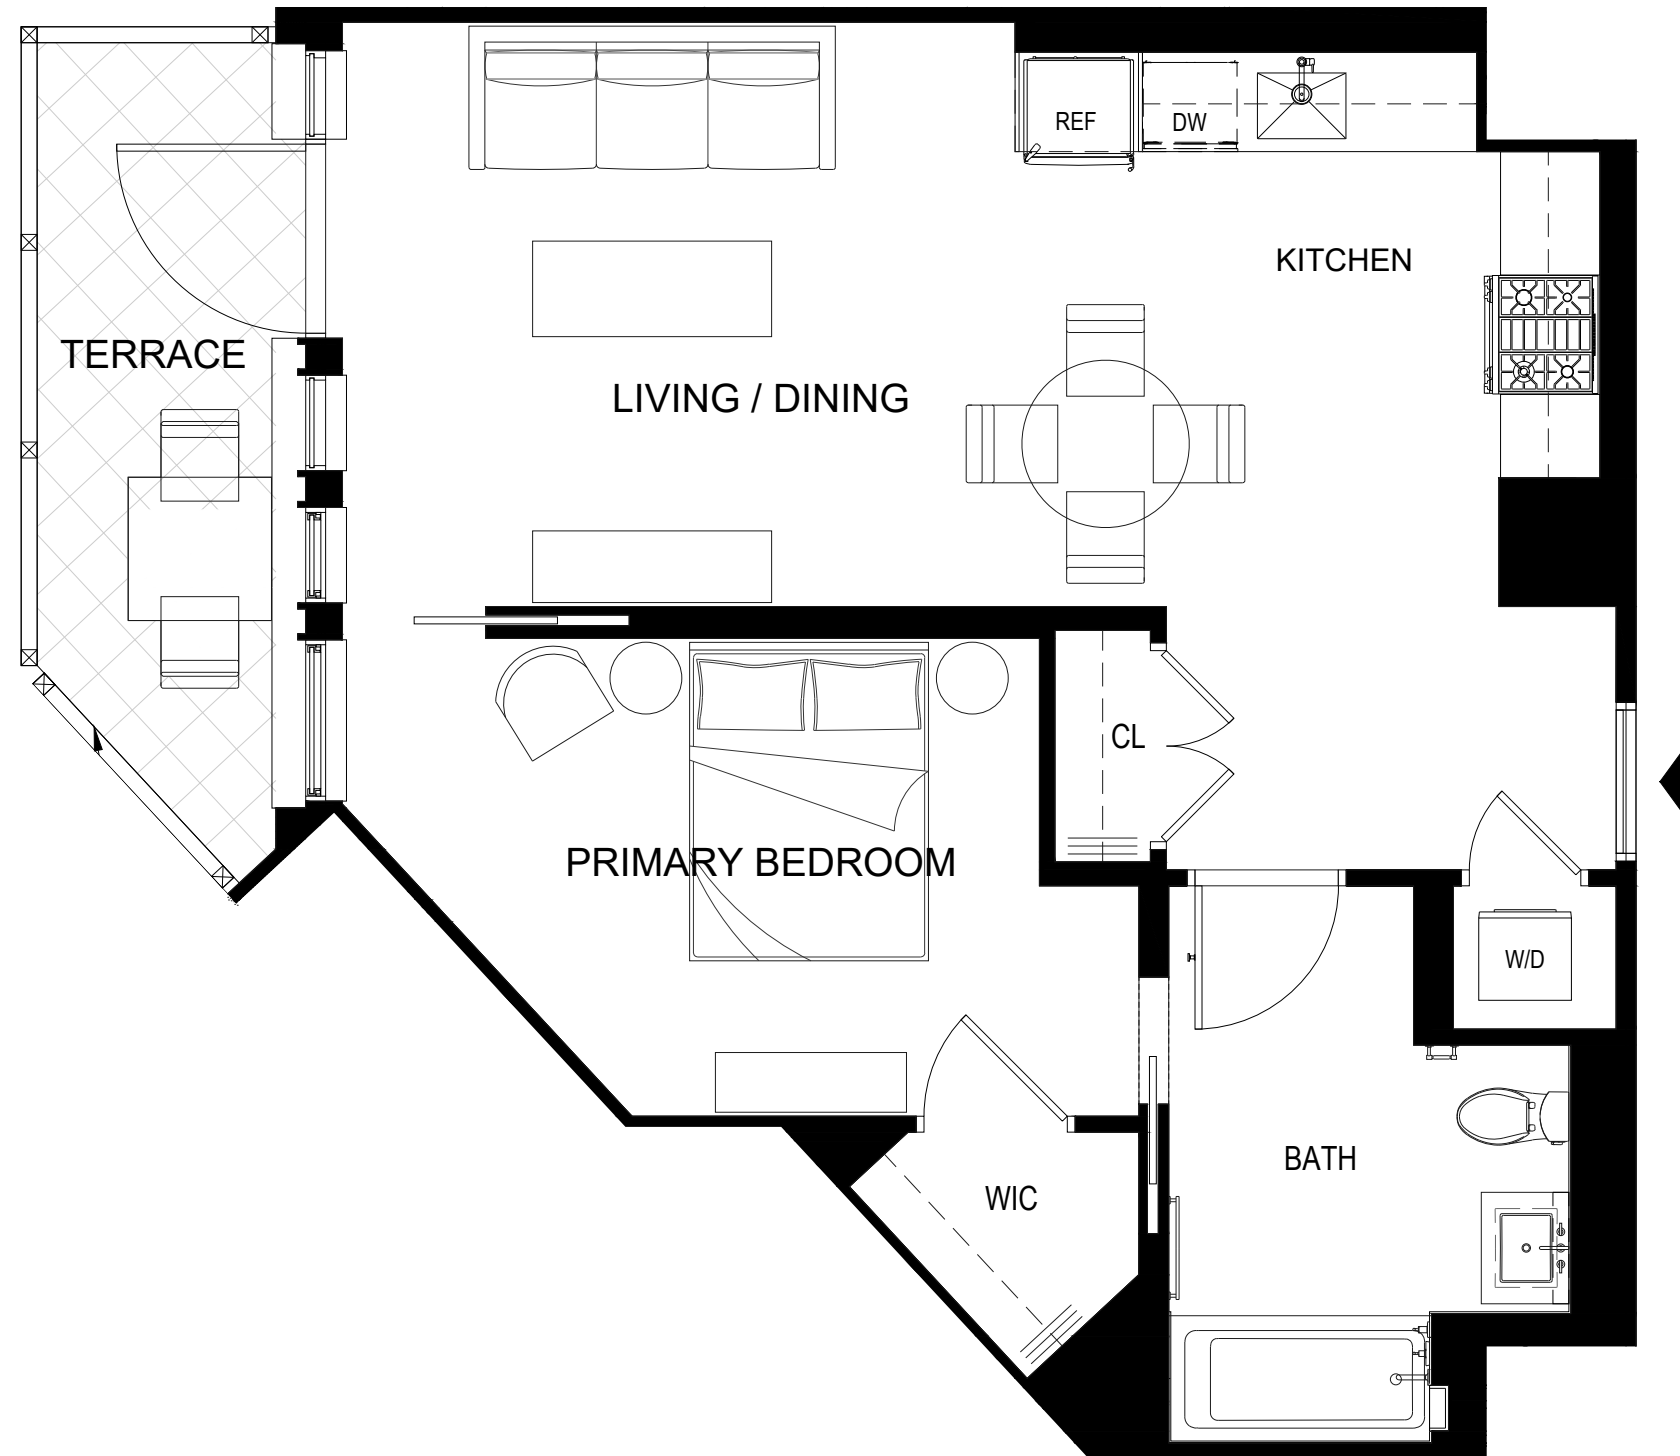

HEARTHSTONE

Make your way home

RESIDENCE
231

2nd Floor

1 Bedroom

1 Bathroom

34-35 44th St, Astoria, NY 11103
www.hearthstoneastoria.com

ALL DIMENSIONS ARE APPROXIMATE AND SUBJECT TO NORMAL CONSTRUCTION VARIANCES AND TOLERANCES. DIMENSIONS ARE MAXIMUM OVERALL AND EXCLUDE CUTOUTS. OWNER AND LEASING AGENT ARE PLEDGED TO THE LETTER AND SPIRIT OF U.S. POLICY FOR THE ACHIEVEMENT OF EQUAL HOUSING OPPORTUNITY THROUGHOUT THE U.S. AND ARE COMMITTED TO AN AFFIRMATIVE ADVERTISING AND MARKETING PROGRAM IN WHICH THERE ARE NO BARRIERS TO OBTAINING HOUSING BECAUSE OF RACE, COLOR, CREED, RELIGION, SEX, SEXUAL ORIENTATION, MILITARY STATUS, AGE, DISABILITY, ANCESTRY, FAMILY STATUS, NATIONAL ORIGIN, OR ANY OTHER GROUNDS PROHIBITED BY CITY, STATE, OR FEDERAL LAW.