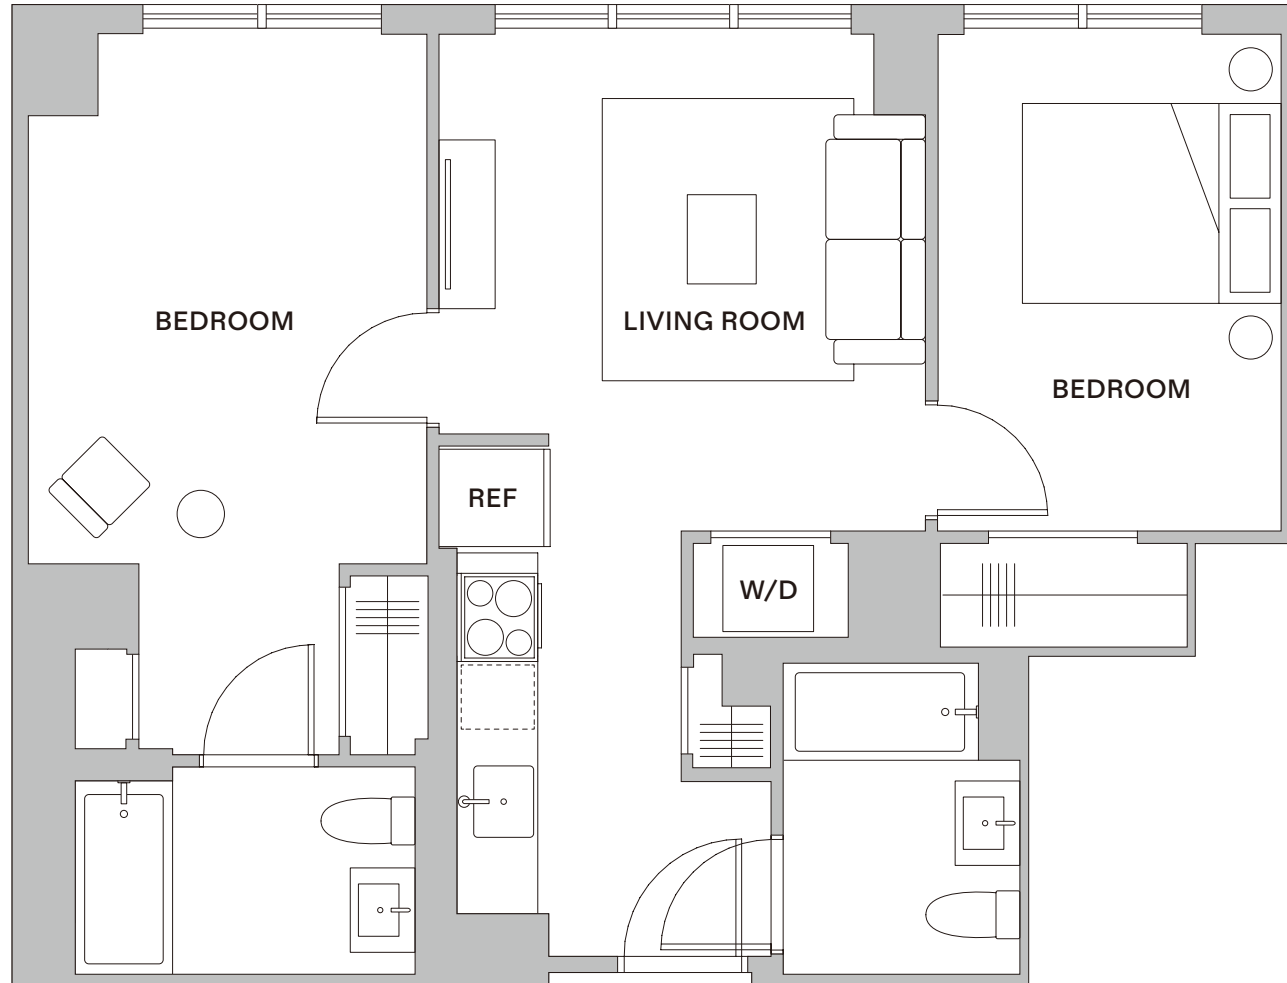

2BR/2BA

2 Bedroom
2 Bathroom

313	1013	1713
413	1113	1813
513	1213	1913
613	1313	2013
713	1413	2113
813	1513	
913	1613	

98-10 63rd Rd,
Rego Park,
New York 11374

www.corerego.com

All dimensions are approximate and subject to normal construction variances and tolerances. Plans and dimensions contain variations from floor to floor and are presented subject to errors, omissions, and changes without notice. The artist representation, furniture and decorations are for reference only. Equal Housing Opportunity.