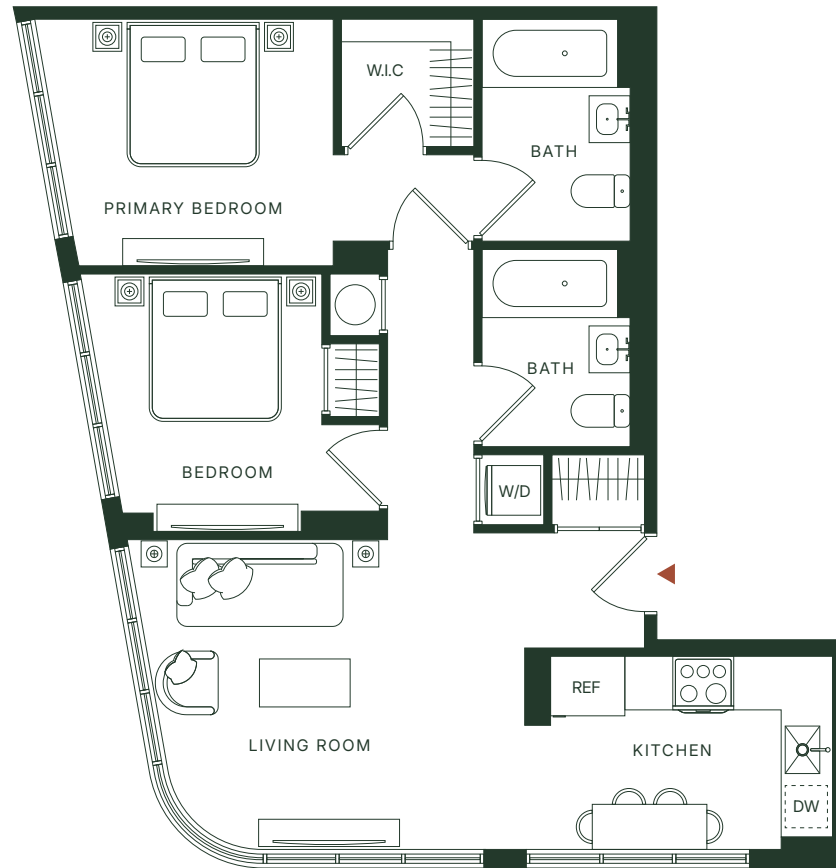

# PROSPER

1042 ATLANTIC AVENUE  
BROOKLYN, NY 11238

Atlantic Tower

## PENTHOUSE 2F

2 BEDROOMS  
2 BATHROOMS

ProsperBrooklyn.com

Developed By

**EMP**  
CAPITAL

Exclusive Marketing & Leasing

**M.N.S**  
REAL ESTATE  
NYC

PACIFIC ST

CLASSON AVE

GRAND AVE

ATLANTIC AVE

Floorplans not drawn to scale. Measurements are approximate, and may vary due to omissions or other conditions. All information presented in this floorplan is subject to change without notice. Plans may contain minor variations from floor to floor or unit to unit.