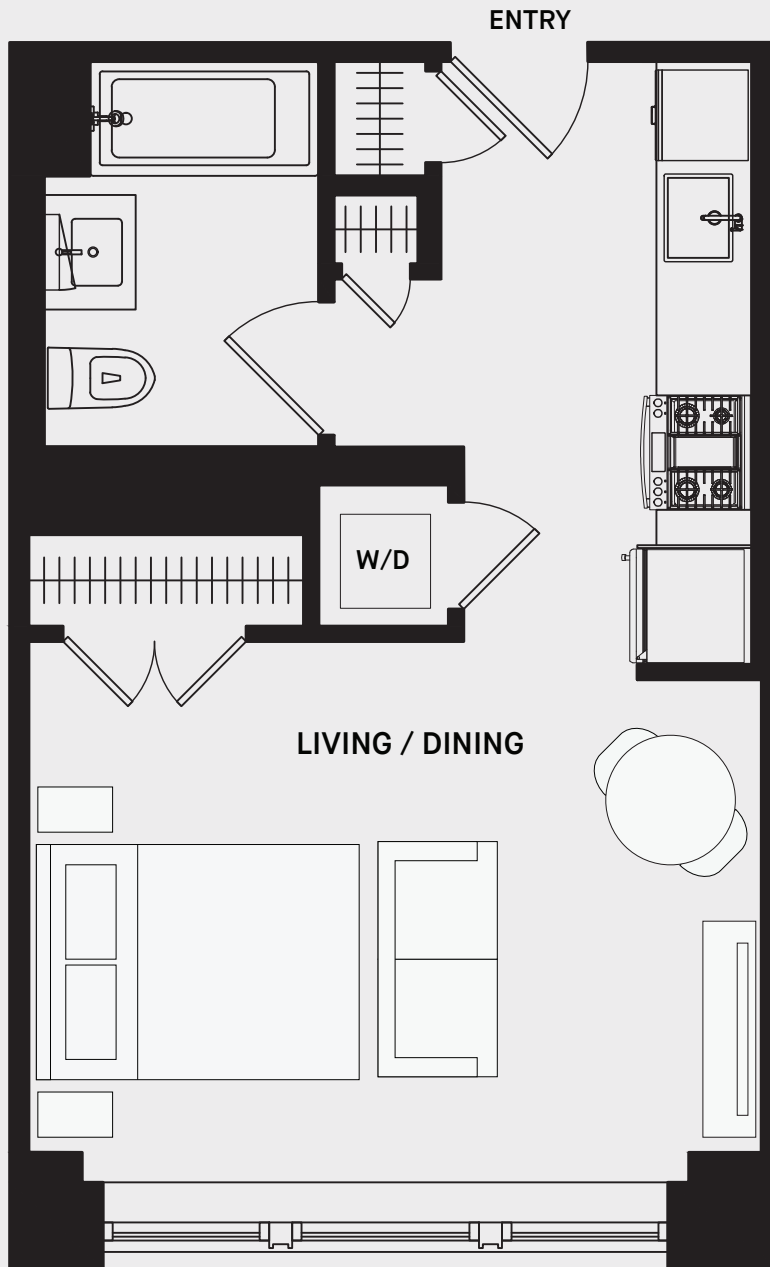

# M.N.S

REAL ESTATE  
NYC

**36-20 STEINWAY ST**  
LONG ISLAND CITY, NY

**UNITS 412-512**  
STUDIO / 1 BATH

ALL INFORMATION FURNISHED HEREIN IS FROM SOURCES DEEMED RELIABLE. NO REPRESENTATION IS MADE BY MNS NOR IS ANY TO BE IMPLIED AS TO THE ACCURACY THEREOF AND ALL INFORMATION IS SUBMITTED SUBJECT TO ERRORS, OMISSIONS, CHANGE OF PRICE, PRIOR SALE OR LEASE, OR WITHDRAWAL WITHOUT NOTICE. ALL DIMENSIONS ARE APPROXIMATE. FOR EXACT DIMENSIONS, PLEASE HIRE YOUR OWN ARCHITECT OR ENGINEER.