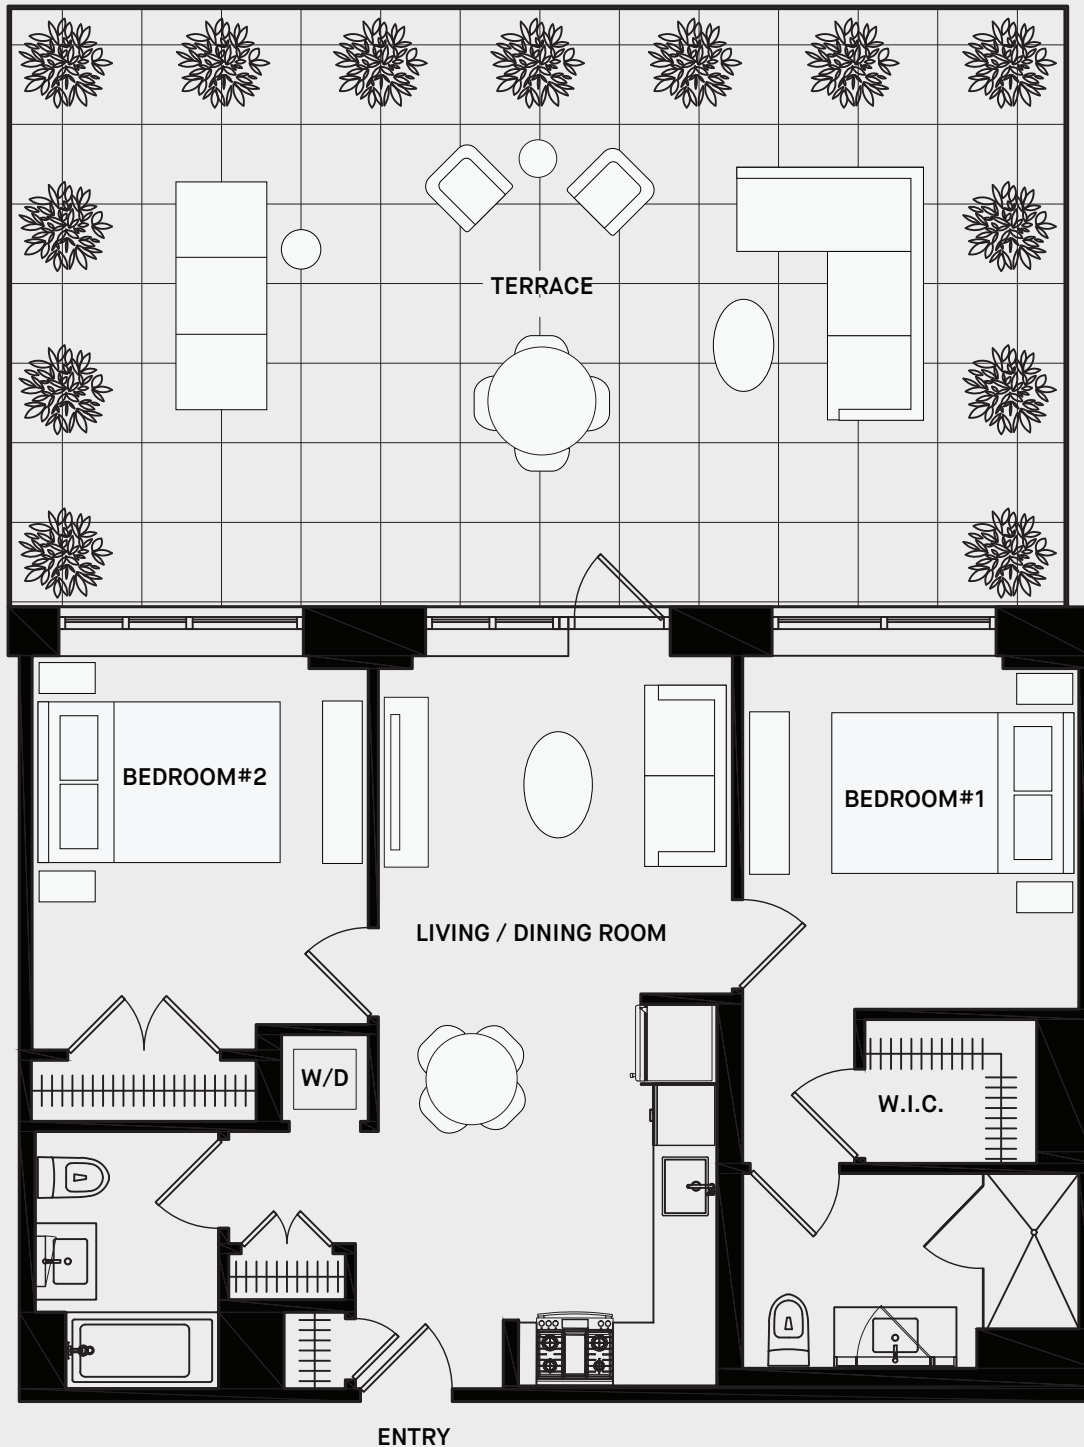

# M.N.S

REAL ESTATE  
NYC

36-20 STEINWAY ST  
LONG ISLAND CITY, NY

UNIT 231  
2 BED / 2 BATH

ALL INFORMATION FURNISHED HEREIN IS FROM SOURCES DEEMED RELIABLE. NO REPRESENTATION IS MADE BY MNS NOR IS ANY TO BE IMPLIED AS TO THE ACCURACY THEREOF AND ALL INFORMATION IS SUBMITTED SUBJECT TO ERRORS, OMISSIONS, CHANGE OF PRICE, PRIOR SALE OR LEASE, OR WITHDRAWAL WITHOUT NOTICE. ALL DIMENSIONS ARE APPROXIMATE. FOR EXACT DIMENSIONS, PLEASE HIRE YOUR OWN ARCHITECT OR ENGINEER.