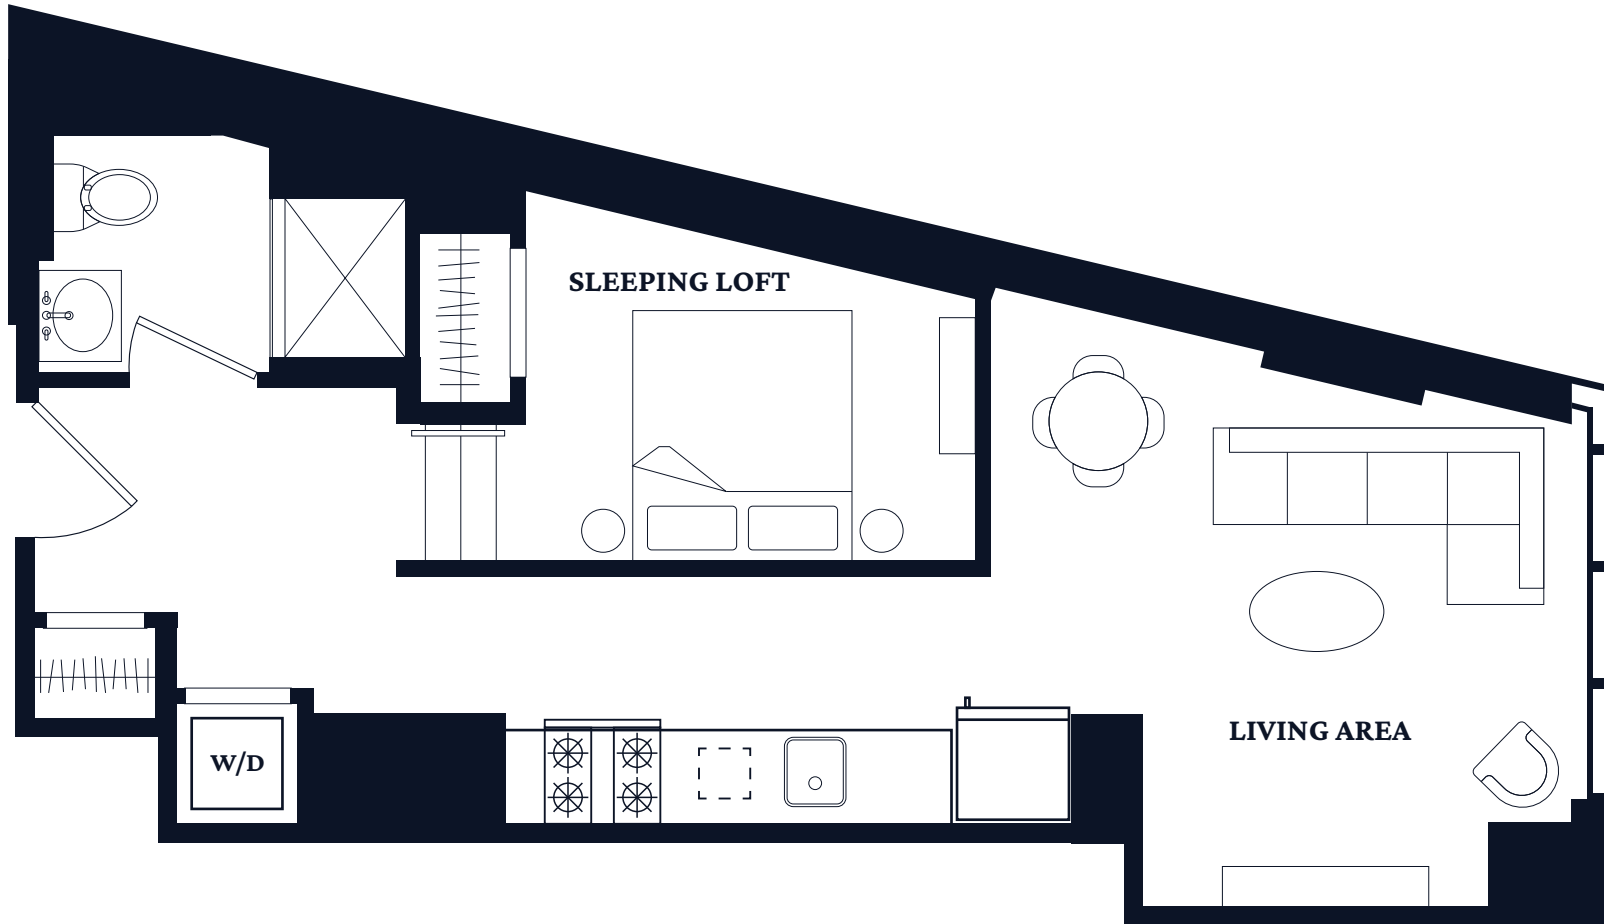

RESIDENCE D - FLOORS 3-5
STUDIO WITH SLEEPING LOFT, ONE BATH

icon.

All dimensions are approximate and subject to construction tolerances.