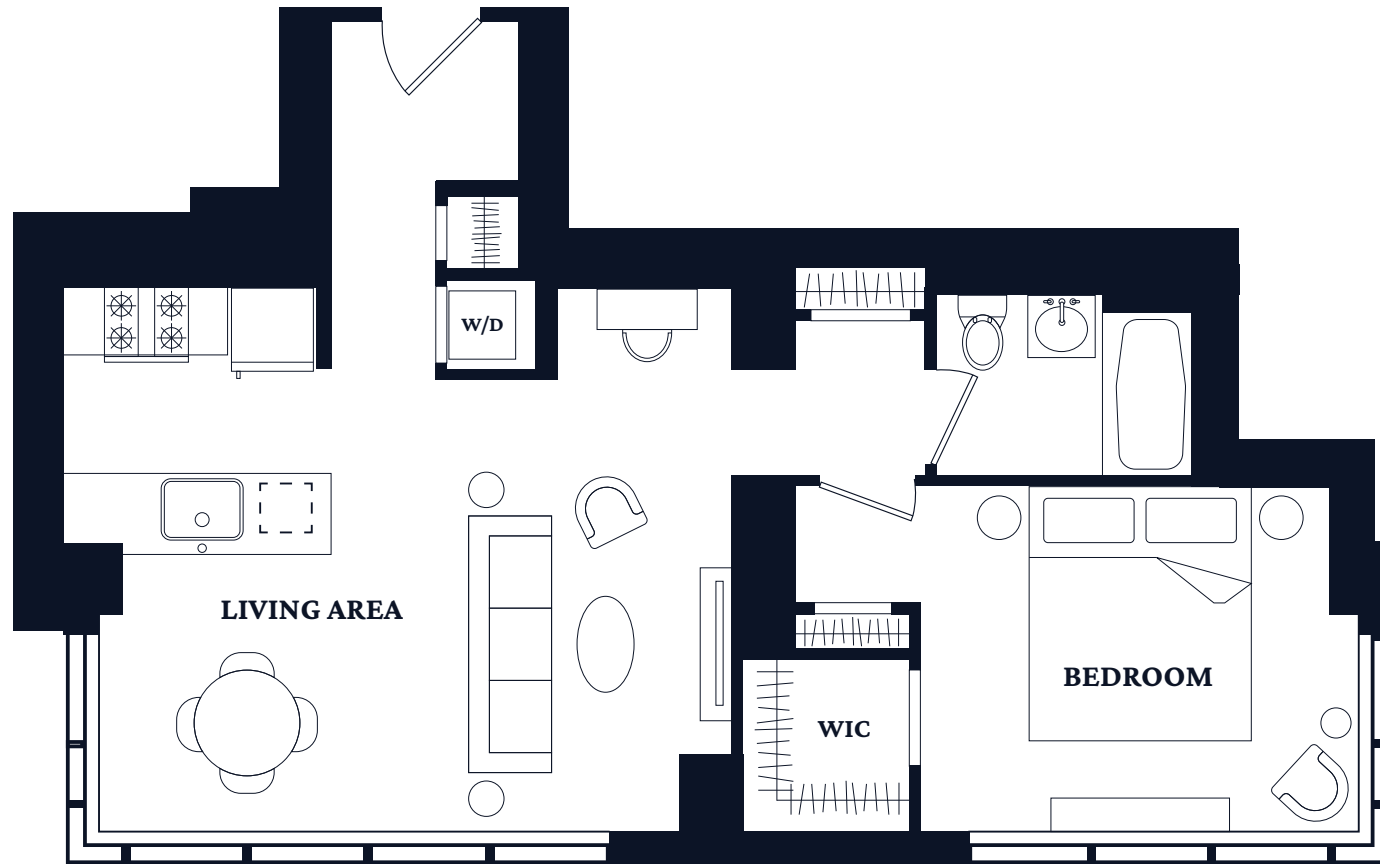

RESIDENCE B - FLOORS 9-30
ONE BEDROOM, ONE BATH, BALCONY

icon.

All dimensions are approximate and subject to construction tolerances.