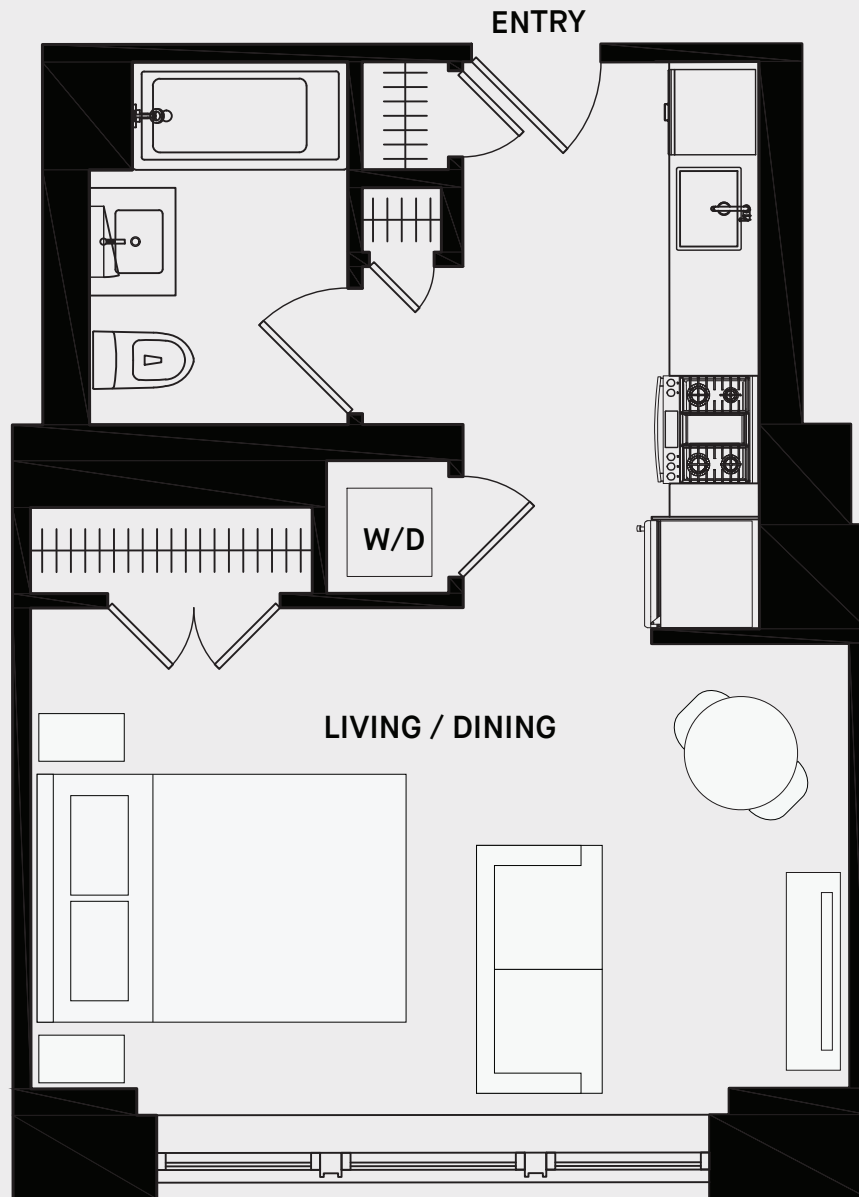

M.N.S

REAL ESTATE
NYC

36-20 STEINWAY ST
LONG ISLAND CITY, NY

UNIT 321
STUDIO / 1 BATH

ALL INFORMATION FURNISHED HEREIN IS FROM SOURCES DEEMED RELIABLE. NO REPRESENTATION IS MADE BY MNS NOR IS ANY TO BE IMPLIED AS TO THE ACCURACY THEREOF AND ALL INFORMATION IS SUBMITTED SUBJECT TO ERRORS, OMISSIONS, CHANGE OF PRICE, PRIOR SALE OR LEASE, OR WITHDRAWAL WITHOUT NOTICE. ALL DIMENSIONS ARE APPROXIMATE. FOR EXACT DIMENSIONS, PLEASE HIRE YOUR OWN ARCHITECT OR ENGINEER.