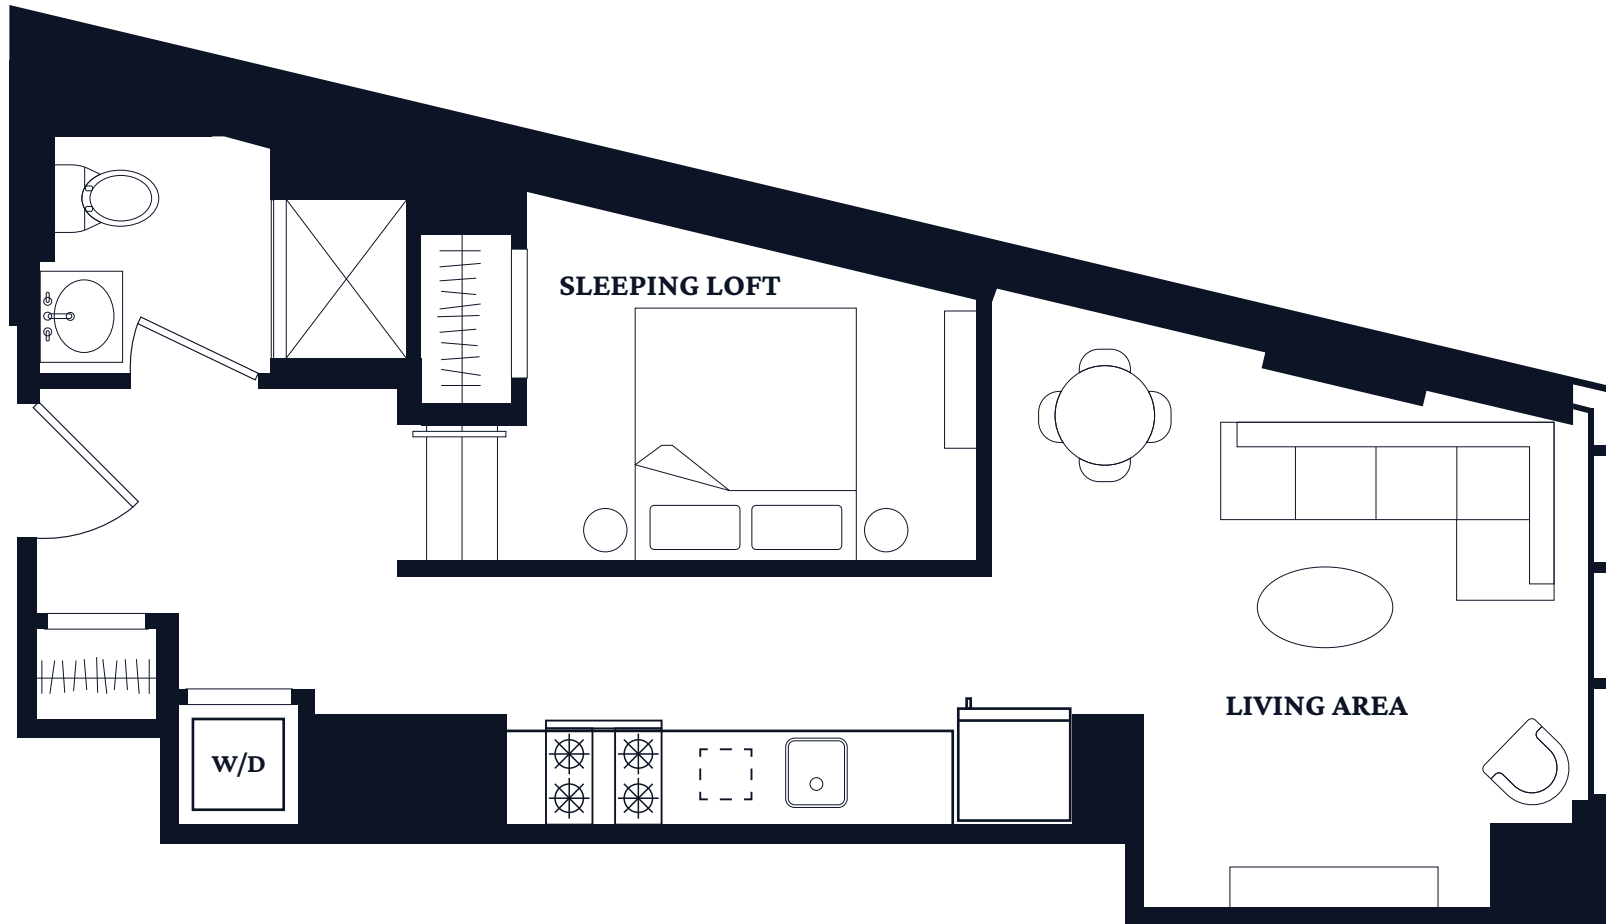

RESIDENCE D - FLOORS 6-7
STUDIO WITH SLEEPING LOFT, ONE BATH

icon.

All dimensions are approximate and subject to construction tolerances.