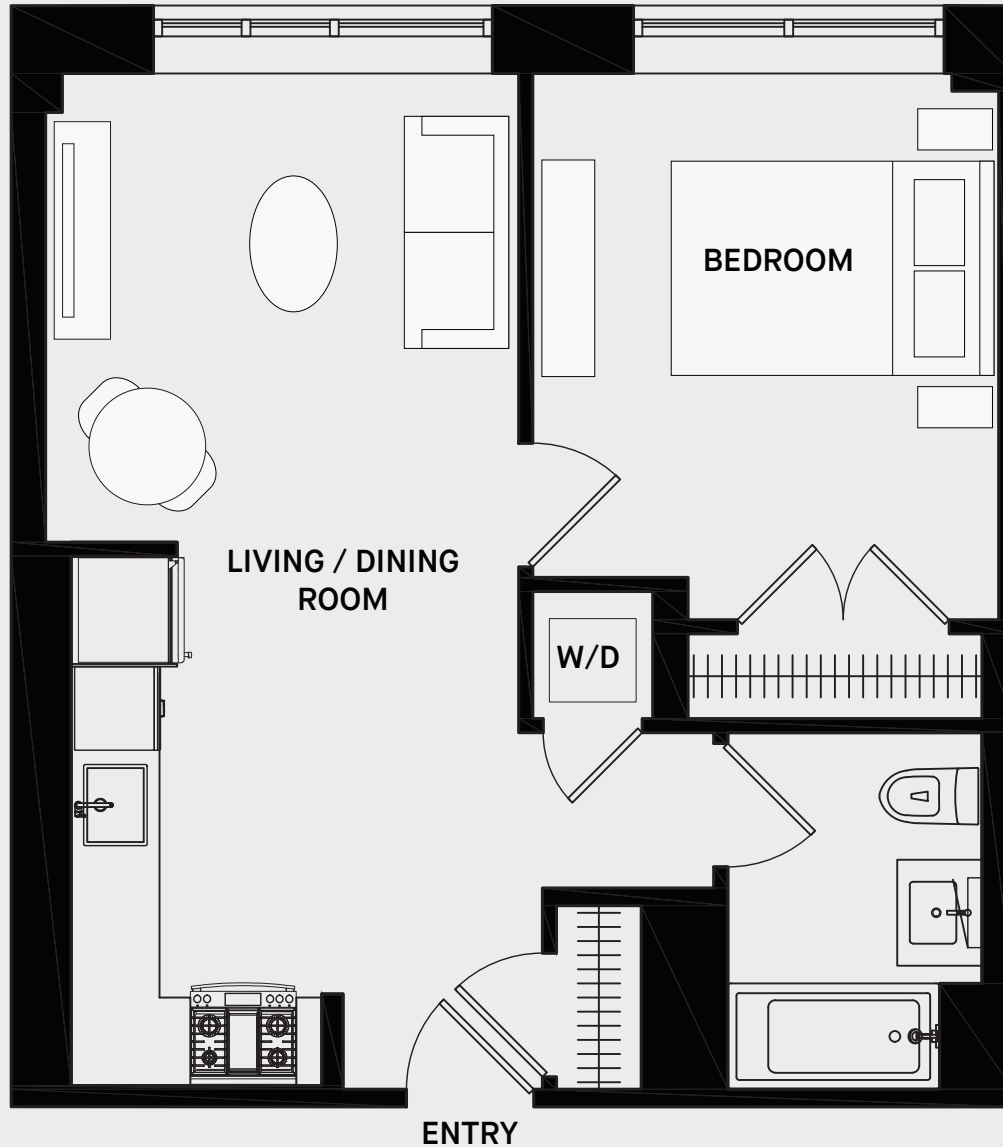

# M.N.S

REAL ESTATE  
NYC

**36-20 STEINWAY ST**  
LONG ISLAND CITY, NY

**UNITS 334 - 634**  
1 BED / 1 BATH

ALL INFORMATION FURNISHED HEREIN IS FROM SOURCES DEEMED RELIABLE. NO REPRESENTATION IS MADE BY MNS NOR IS ANY TO BE IMPLIED AS TO THE ACCURACY THEREOF AND ALL INFORMATION IS SUBMITTED SUBJECT TO ERRORS, OMISSIONS, CHANGE OF PRICE, PRIOR SALE OR LEASE, OR WITHDRAWAL WITHOUT NOTICE. ALL DIMENSIONS ARE APPROXIMATE. FOR EXACT DIMENSIONS, PLEASE HIRE YOUR OWN ARCHITECT OR ENGINEER.