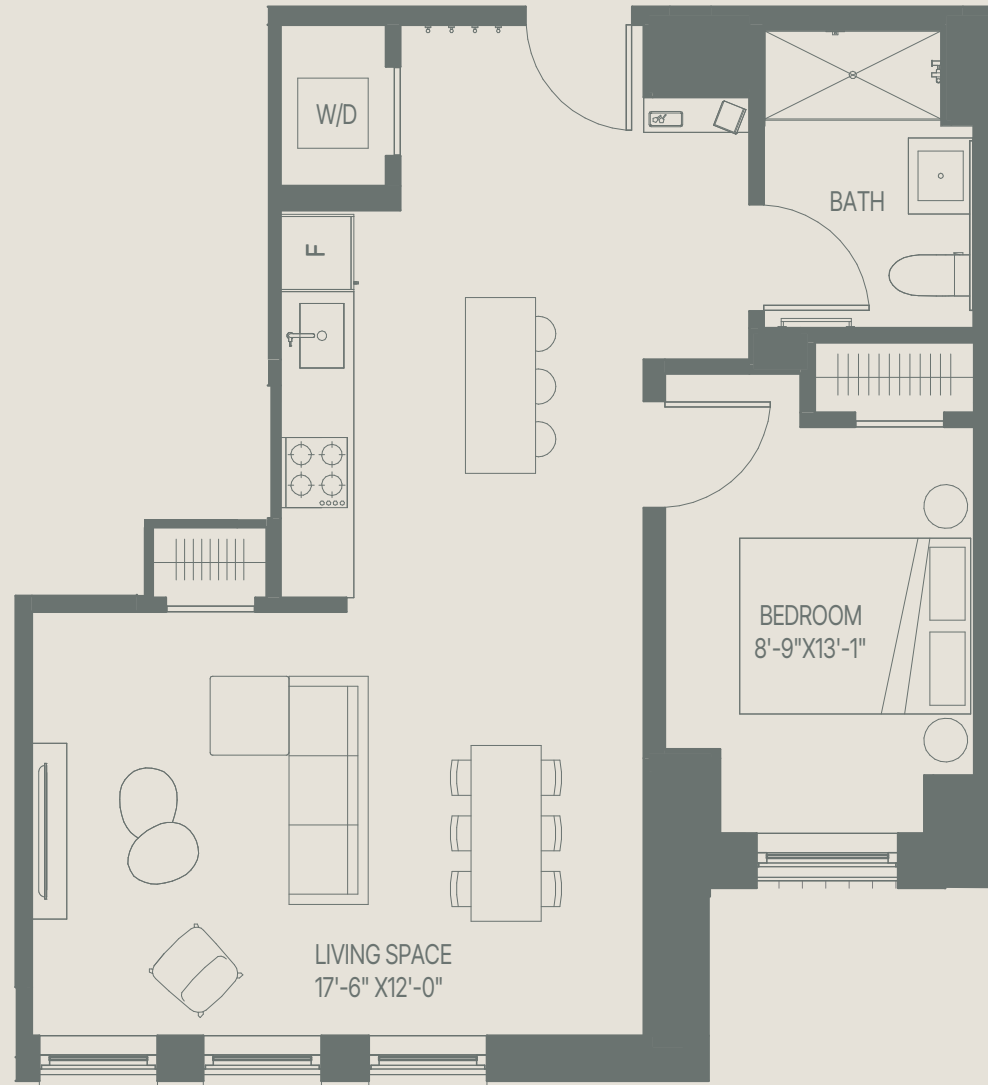

Residence 212

Floor 2

1 Bedroom

1 Bathroom

Similar to 112, 314

SF 690

959 Sterling Pl, Brooklyn, NY 11213

718-400-0959

live@masongray.nyc

masongray.nyc

TRIUMPH

No representation is made by 959 Sterling Lessee LLC or by Triumph Property Group, Ltd., nor is any to be implied, as to the accuracy of the information provided herein, which may contain errors and/or omissions. All dimensions are approximate. For exact dimensions, please hire your own architect or engineer. All offers are subject to change, withdrawal or prior lease at any time and without prior notice.