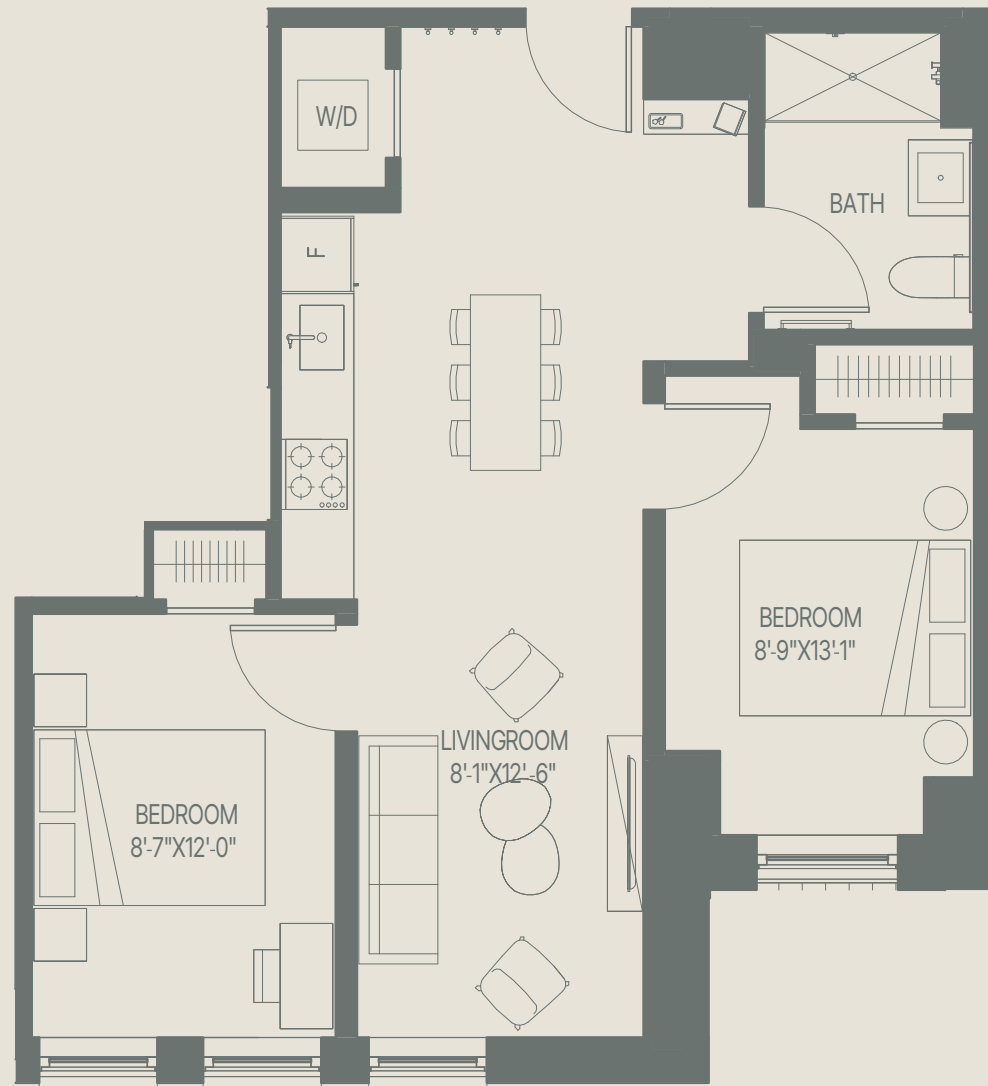

Residence 212

Floor 2

2 Bedroom

1 Bathroom

Similar to 112, 314

SF 690

959 Sterling Pl, Brooklyn, NY 11213

718-400-0959

| live@masongray.nyc

| masongray.nyc

TRIUMPH

No representation is made by 959 Sterling Lessee LLC or by Triumph Property Group, Ltd., nor is any to be implied, as to the accuracy of the information provided herein, which may contain errors and/or omissions. All dimensions are approximate. For exact dimensions, please hire your own architect or engineer. All offers are subject to change, withdrawal or prior lease at any time and without prior notice.