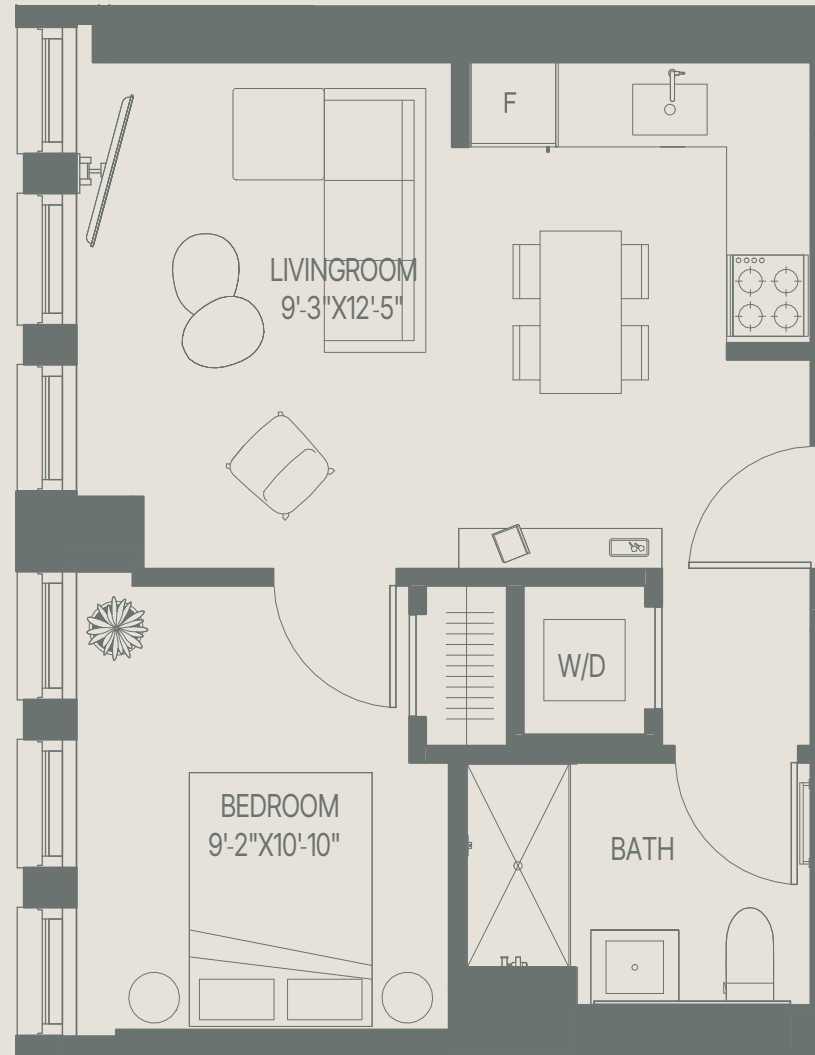

# Residence 214

## Floor 2

1 Bedroom

1 Bathroom

Similar to 114, 316

SF 490

959 Sterling Pl, Brooklyn, NY 11213

718-400-0959

| [live@masongray.nyc](mailto:live@masongray.nyc)

| [masongray.nyc](http://masongray.nyc)

TRIUMPH

No representation is made by 959 Sterling Lessee LLC or by Triumph Property Group, Ltd., nor is any to be implied, as to the accuracy of the information provided herein, which may contain errors and/or omissions. All dimensions are approximate. For exact dimensions, please hire your own architect or engineer. All offers are subject to change, withdrawal or prior lease at any time and without prior notice.