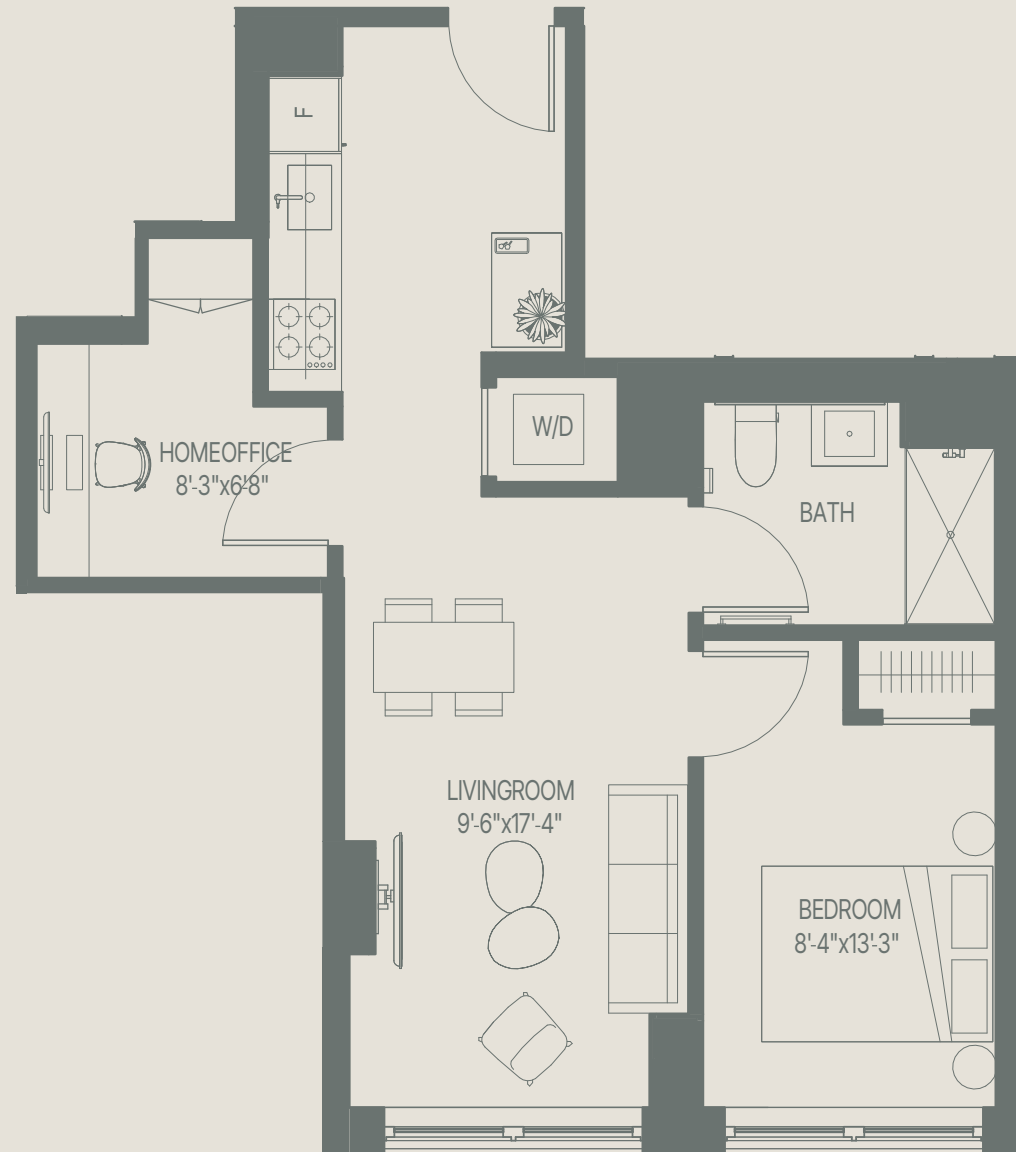

Residence 310

Floor 3

1 Bedroom

1 Bathroom

Similar to 410, 509, 608

SF 610

959 Sterling Pl, Brooklyn, NY 11213

718-400-0959

| live@masongray.nyc

| masongray.nyc

TRIUMPH

No representation is made by 959 Sterling Lessee LLC or by Triumph Property Group, Ltd., nor is any to be implied, as to the accuracy of the information provided herein, which may contain errors and/or omissions. All dimensions are approximate. For exact dimensions, please hire your own architect or engineer. All offers are subject to change, withdrawal or prior lease at any time and without prior notice.