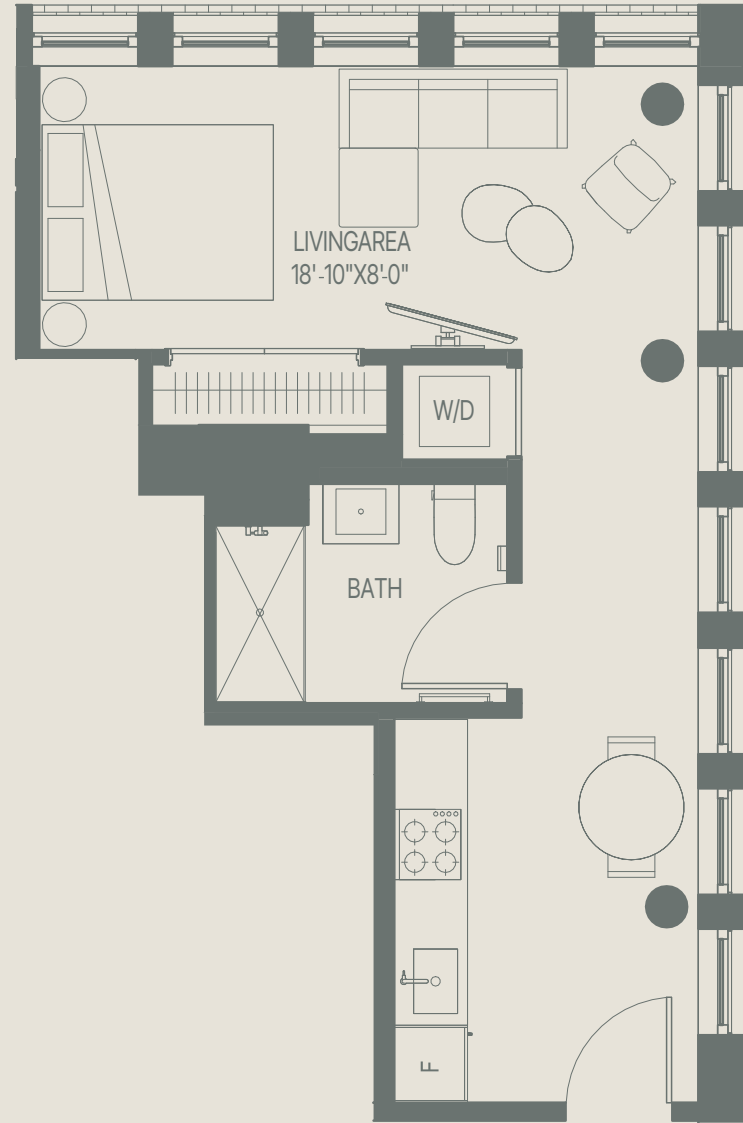

# Residence 219

## Floor 2

Studio

1 Bathroom

Similar to 321, 420, 518, 615

SF 470

959 Sterling Pl, Brooklyn, NY 11213

718-400-0959

| [live@masongray.nyc](mailto:live@masongray.nyc)

| [masongray.nyc](http://masongray.nyc)

TRIUMPH

No representation is made by 959 Sterling Lessee LLC or by Triumph Property Group, Ltd., nor is any to be implied, as to the accuracy of the information provided herein, which may contain errors and/or omissions. All dimensions are approximate. For exact dimensions, please hire your own architect or engineer. All offers are subject to change, withdrawal or prior lease at any time and without prior notice.