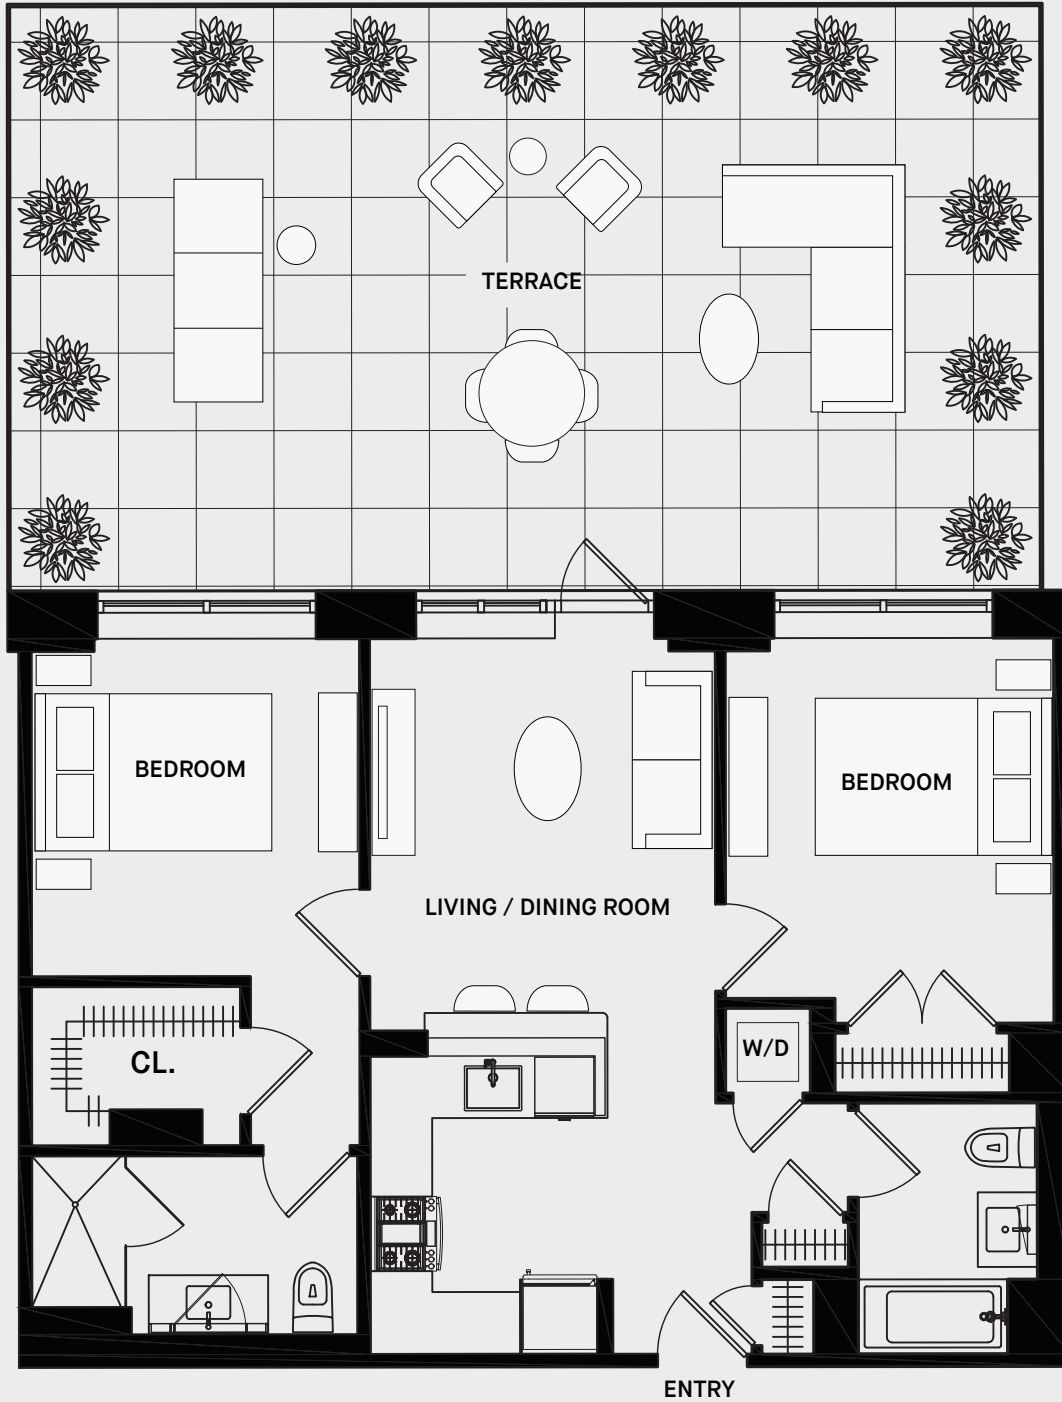

M.N.S

REAL ESTATE
NYC

36-20 STEINWAY ST
LONG ISLAND CITY, NY

UNIT 232
2 BED / 2 BATH

ALL INFORMATION FURNISHED HEREIN IS FROM SOURCES DEEMED RELIABLE. NO REPRESENTATION IS MADE BY MNS NOR IS ANY TO BE IMPLIED AS TO THE ACCURACY THEREOF AND ALL INFORMATION IS SUBMITTED SUBJECT TO ERRORS, OMISSIONS, CHANGE OF PRICE, PRIOR SALE OR LEASE, OR WITHDRAWAL WITHOUT NOTICE. ALL DIMENSIONS ARE APPROXIMATE. FOR EXACT DIMENSIONS, PLEASE HIRE YOUR OWN ARCHITECT OR ENGINEER.