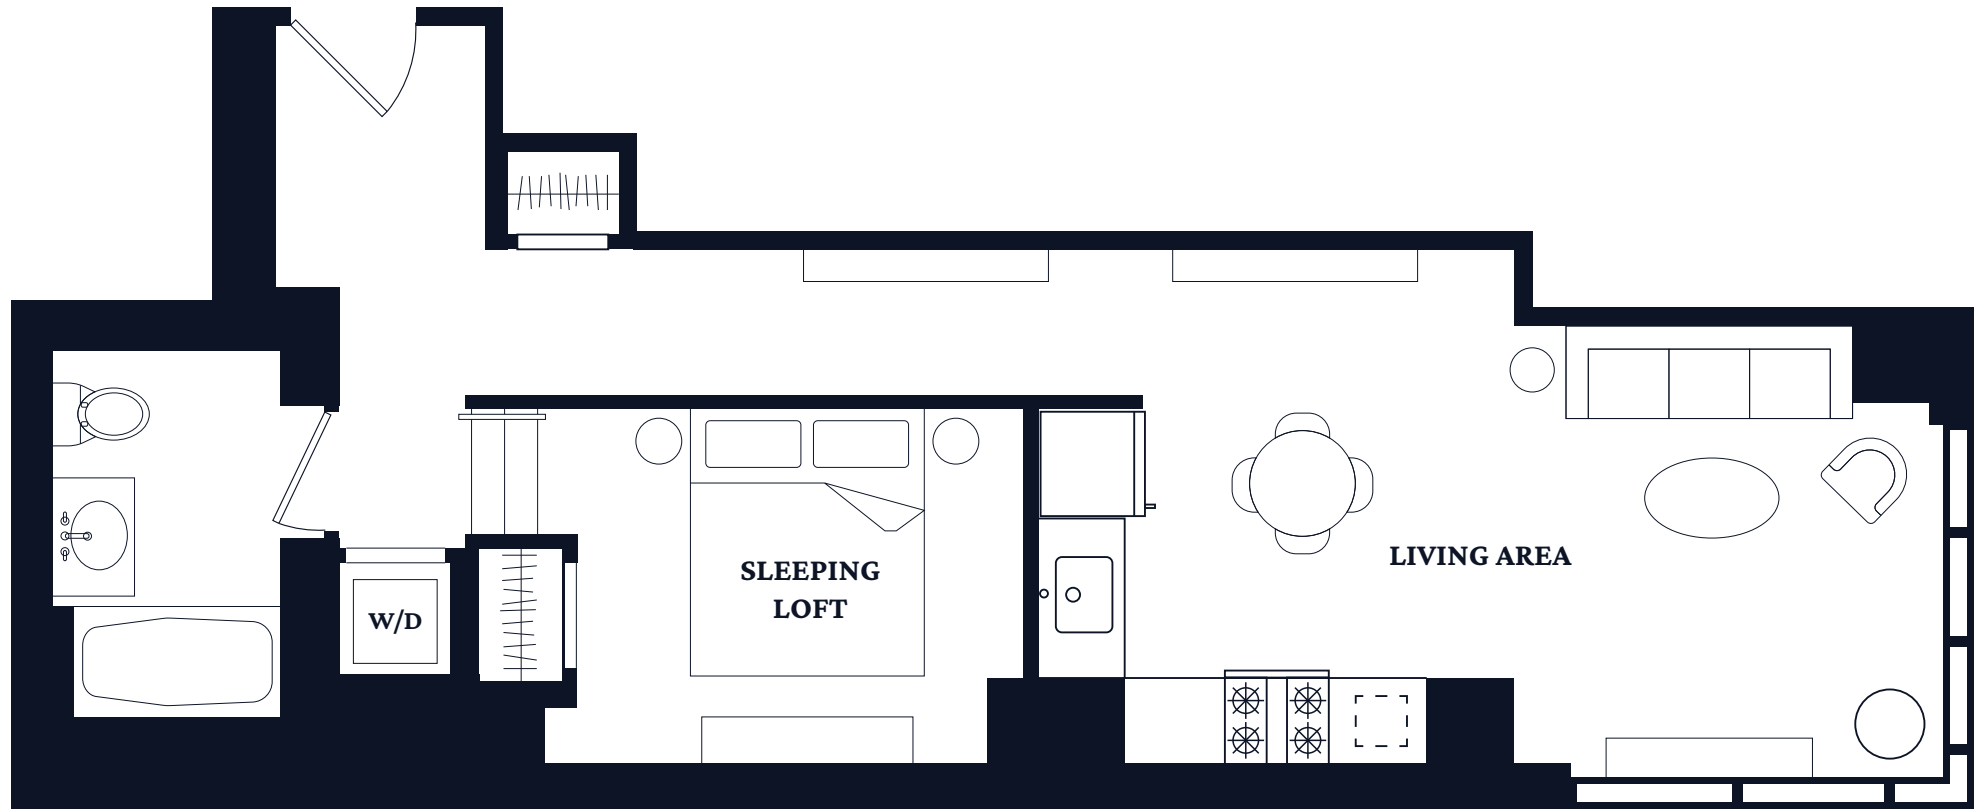

RESIDENCE C - FLOOR 3-5
STUDIO WITH SLEEPING, ONE BATH

icon.

All dimensions are approximate and subject to construction tolerances.