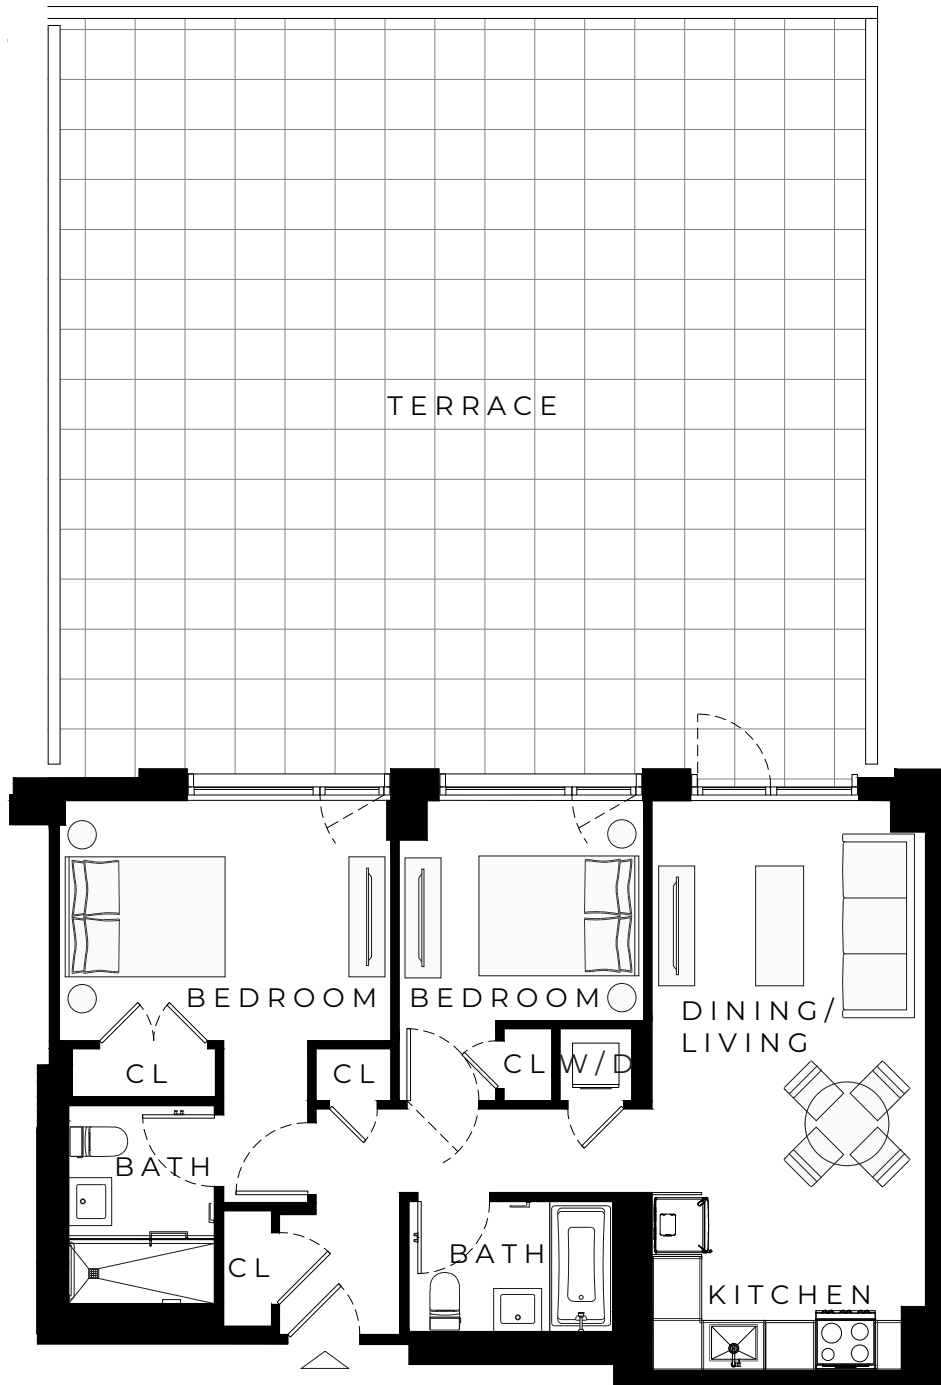

## 125

2 BEDROOM

2 BATHROOM

NA

CLAY ST

DUPONT ST

**M.N.S**  
REAL ESTATE  
NYC

ALL DIMENSIONS ARE APPROXIMATE AND SUBJECT TO NOMINAL CONSTRUCTION VARIANCE AND TOLERANCE. DIMENSIONS ARE MAXIMUM OVERALL, SUBTRACT CUTOUTS. LEASING AGENT IS PLEDGED TO THE LETTER AND SPIRIT OF U.S. POLICY FOR THE ACHIEVEMENT OF EQUAL HOUSING OPPORTUNITY THROUGHOUT THE U.S. AND IS COMMITTED TO AN AFFIRMATIVE ADVERTISING AND MARKETING PROGRAM IN WHICH THERE ARE NO BARRIERS TO OBTAINING HOUSING BECAUSE OF RACE, COLOR, CREED, RELIGION, SEX, SEXUAL ORIENTATION, MILITARY STATUS, AGE, DISABILITY, ANCESTRY, FAMILY STATUS, NATIONAL ORIGIN, OR ANY OTHER GROUNDS PROHIBITED BY CITY, STATE, OR FEDERAL LAW.