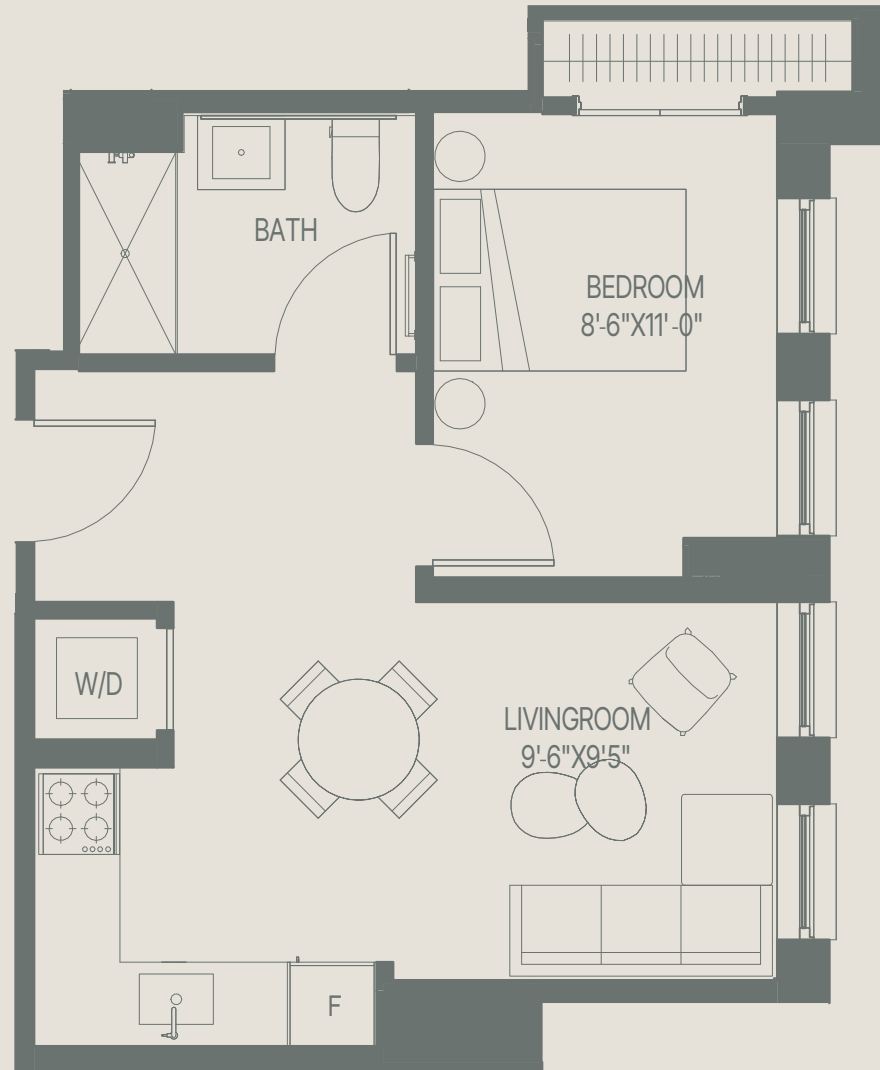

Residence 408

Floor 4

1 Bedroom

1 Bathrooms

Similar to 507, 606

SF 400

959 Sterling Pl, Brooklyn, NY 11213

718-400-0959

live@masongray.nyc

masongray.nyc

TRIUMPH

No representation is made by 959 Sterling Lessee LLC or by Triumph Property Group, Ltd., nor is any to be implied, as to the accuracy of the information provided herein, which may contain errors and/or omissions. All dimensions are approximate. For exact dimensions, please hire your own architect or engineer. All offers are subject to change, withdrawal or prior lease at any time and without prior notice.