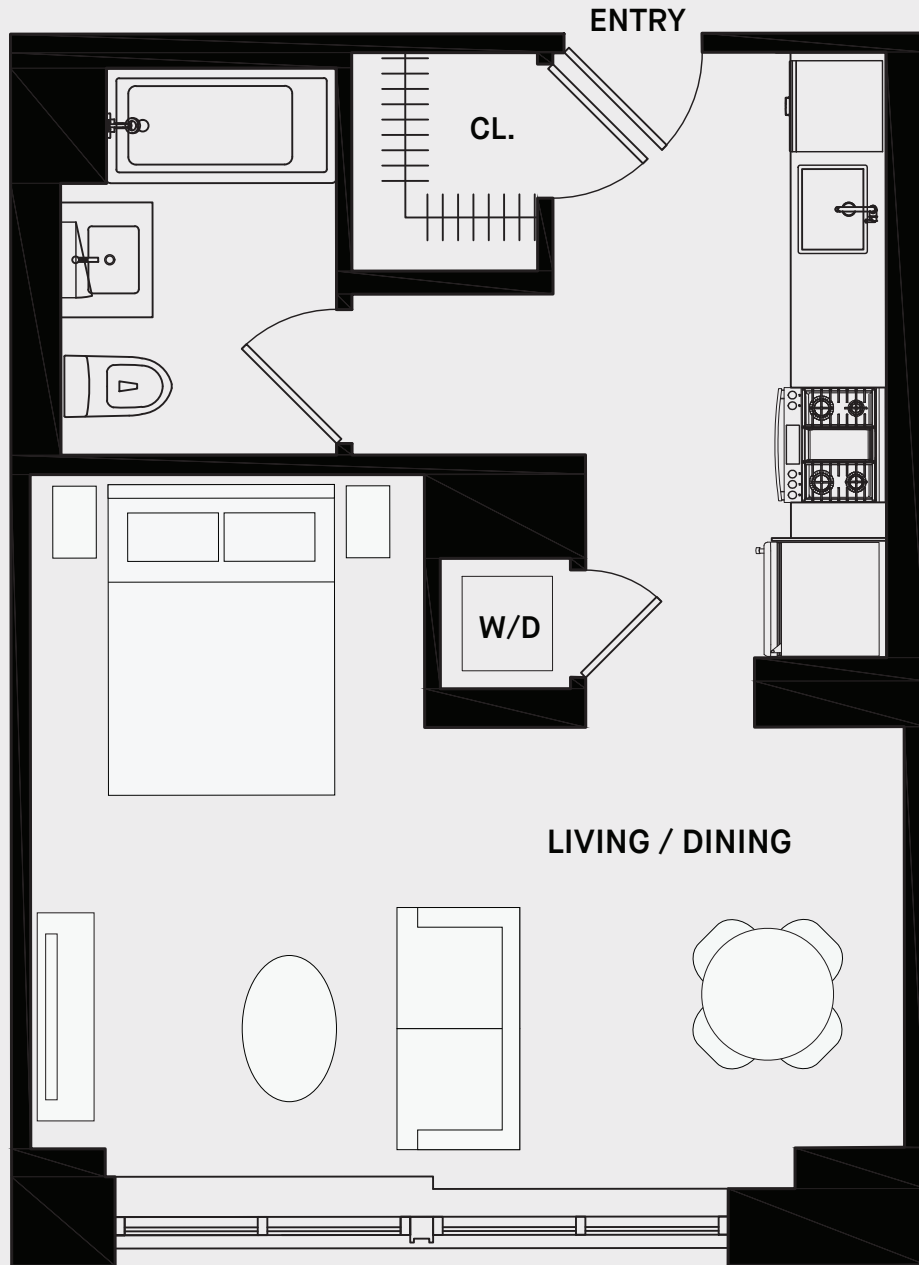

# M.N.S

REAL ESTATE  
NYC

**36-20 STEINWAY ST**  
LONG ISLAND CITY, NY

**UNIT 325**  
STUDIO / 1 BATH

ALL INFORMATION FURNISHED HEREIN IS FROM SOURCES DEEMED RELIABLE. NO REPRESENTATION IS MADE BY MNS NOR IS ANY TO BE IMPLIED AS TO THE ACCURACY THEREOF AND ALL INFORMATION IS SUBMITTED SUBJECT TO ERRORS, OMISSIONS, CHANGE OF PRICE, PRIOR SALE OR LEASE, OR WITHDRAWAL WITHOUT NOTICE. ALL DIMENSIONS ARE APPROXIMATE. FOR EXACT DIMENSIONS, PLEASE HIRE YOUR OWN ARCHITECT OR ENGINEER.