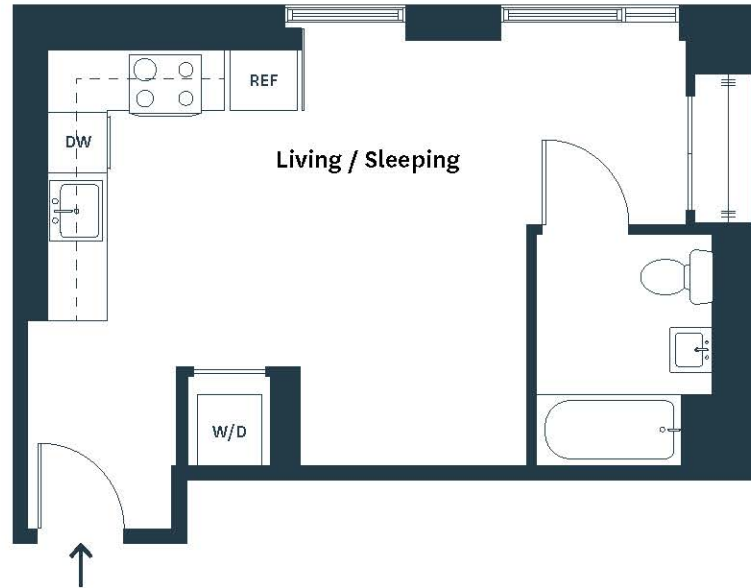

RESIDENCE 1201-1601

Studio | 1 Bathroom
354 sq. ft.

Residence Features

- In-Home Washer/Dryer
- Private Balconies in Select Homes

KITCHEN FINISHES

- Light Grey Shaker Style Kitchen Cabinets
- Modern Matte Black Kitchen Hardware
- Stainless Steel Kitchen Appliances
 - Dishwasher
 - Microwave
 - Electric Range
 - Refrigerator
- Quartz Master Statuario Venato Countertops
- Luxury Engineered Wood Flooring

BATHROOM FINISHES

- Surface Mount Medicine Cabinet
- Matte White Wall Tile
- Olympia Arkistone Silver Matte Porcelain Floor Tile
- White Shaker Style Vanity

Notes

All dimensions are approximate and subject to construction variances. Plans may contain minor variations from floor to floor.