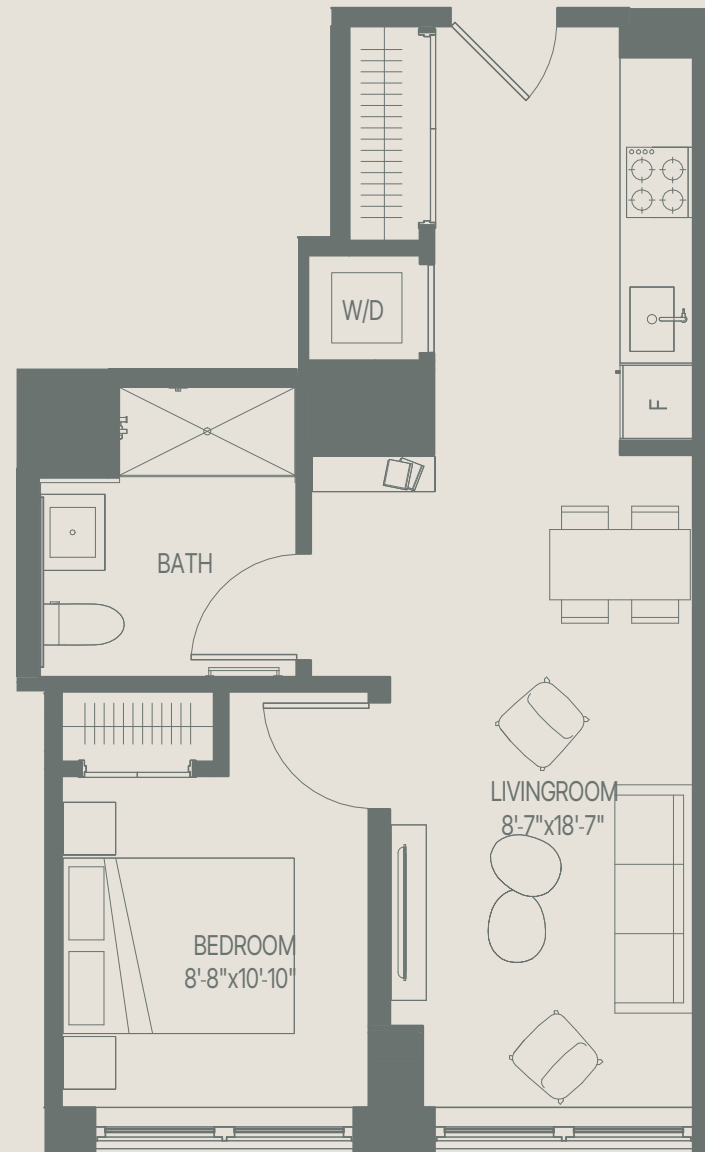

Residence 312

Floor 3

1 Bedroom

1 Bathroom

Similar to 412, 511, 610

SF 530

959 Sterling Pl, Brooklyn, NY 11213

718-400-0959

live@masongray.nyc

masongray.nyc

TRIUMPH

No representation is made by 959 Sterling Lessee LLC or by Triumph Property Group, Ltd., nor is any to be implied, as to the accuracy of the information provided herein, which may contain errors and/or omissions. All dimensions are approximate. For exact dimensions, please hire your own architect or engineer. All offers are subject to change, withdrawal or prior lease at any time and without prior notice.