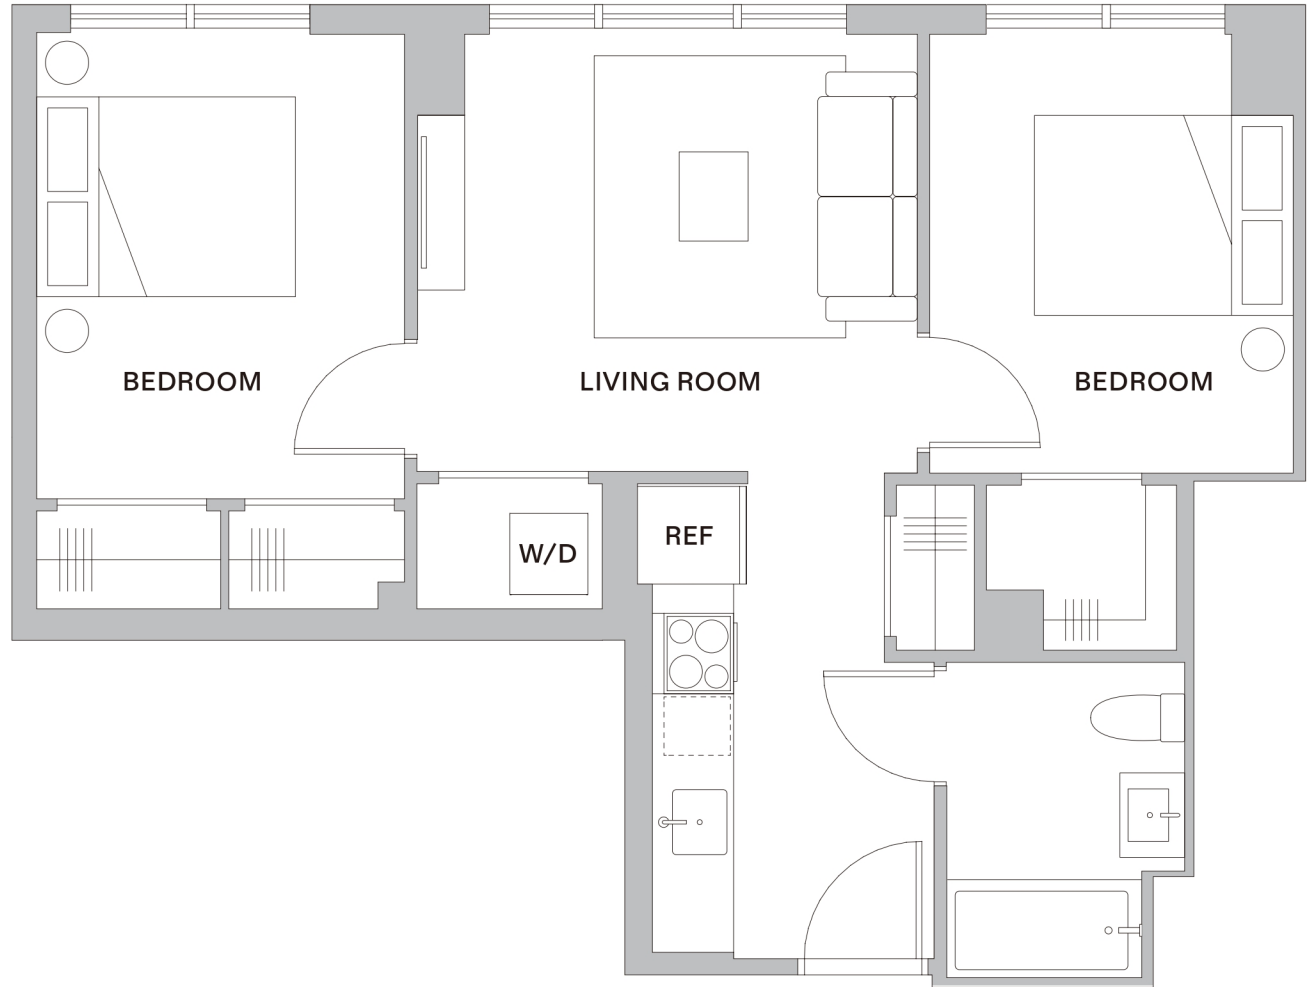

2BR/1BA

**2 Bedroom
1 Bathroom**

301	1001	1701
401	1101	1801
501	1201	1901
601	1301	2001
701	1401	2101
801	1501	
901	1601	

**98-10 63rd Rd,
Rego Park,
New York 11374**

www.corerego.com

All dimensions are approximate and subject to normal construction variances and tolerances. Plans and dimensions contain variations from floor to floor and are presented subject to errors, omissions, and changes without notice. The artist representation, furniture and decorations are for reference only. Equal Housing Opportunity.