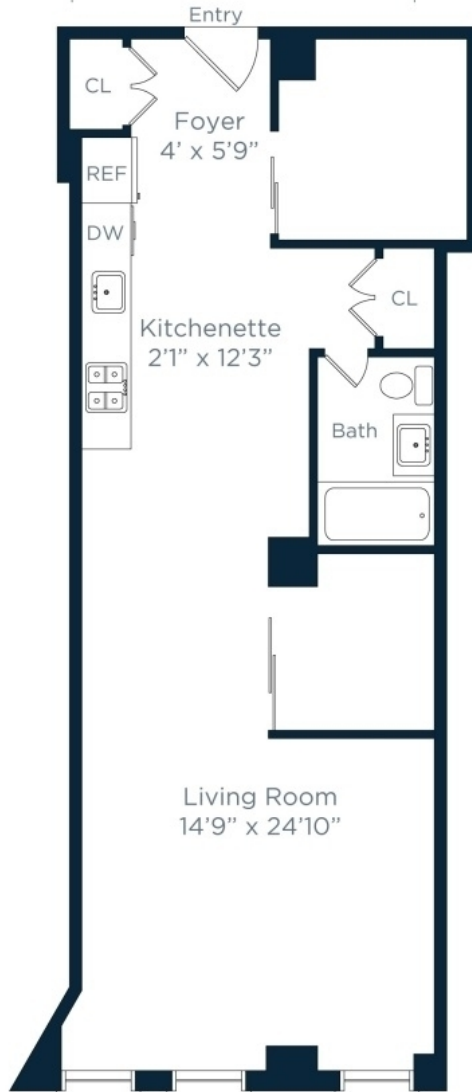

A R R A Y
— RENTALS —
A HOME FOR EVERYONE

31 E 31ST ST

UNIT 6C

2 Bedroom

ARRAYRENTALS.COM